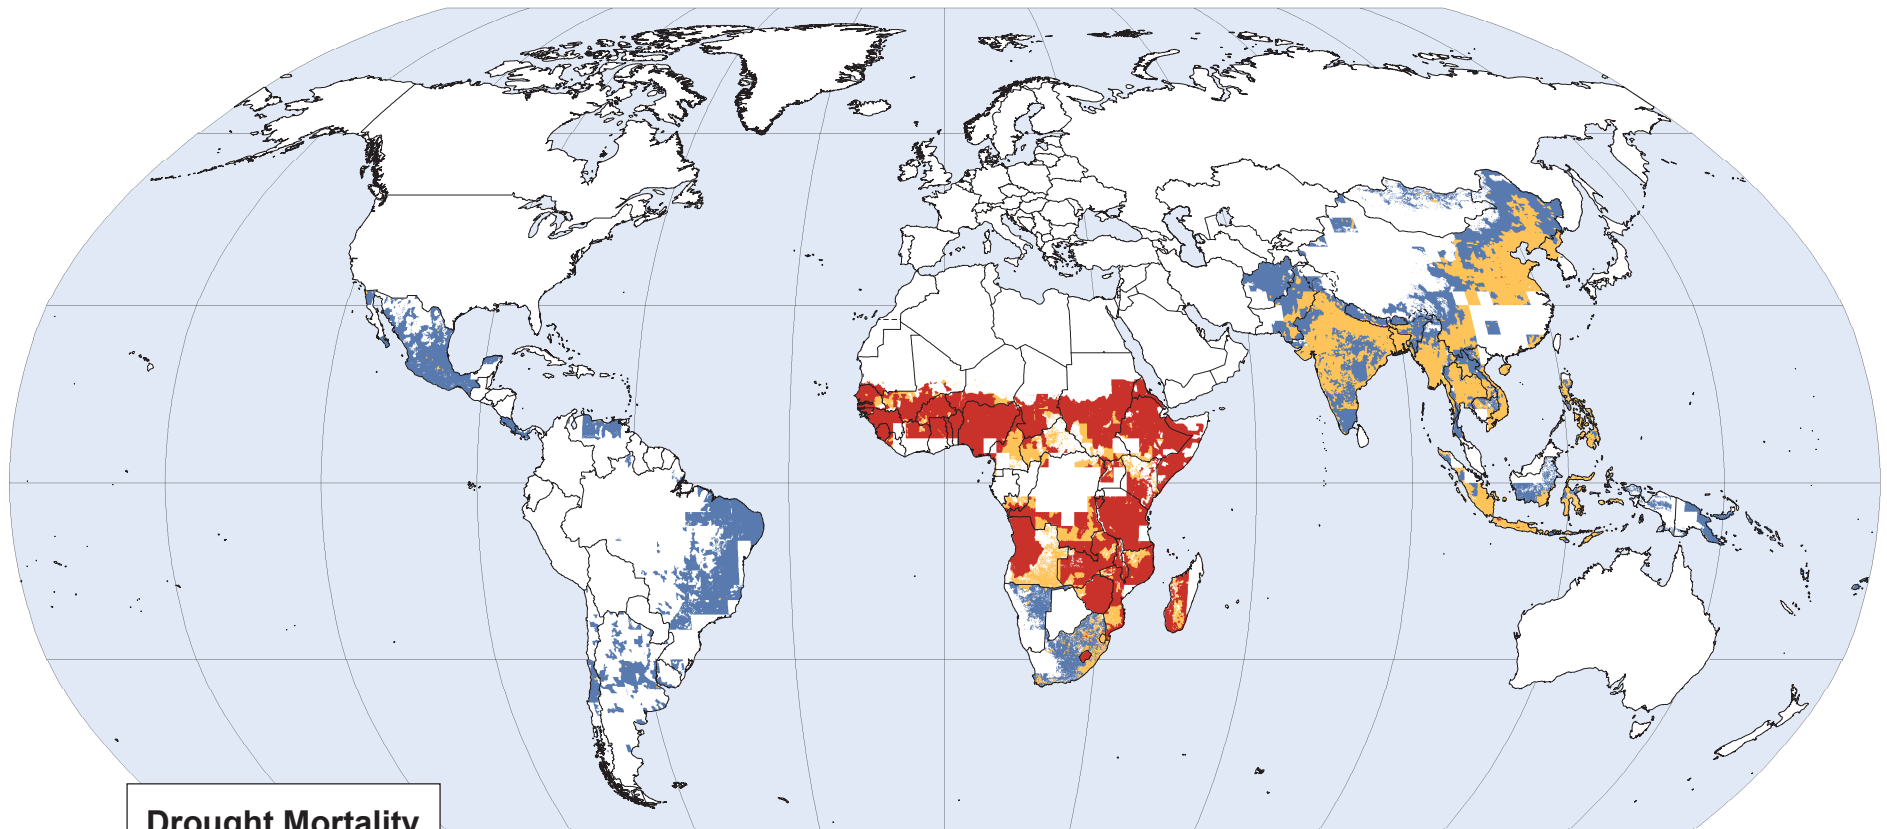

Global Distribution of Drought Risk

Mortality

Drought Mortality

Risk Deciles

Center for Hazards and Risk Research
The Earth Institute at Columbia University
www.ldeo.columbia.edu/chrr/research/hotspots

Source: Figure 6.2a *Natural Disaster Hotspots - A Global Risk Analysis*
©2005 The World Bank and Columbia University