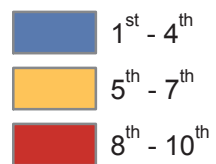

Global Distribution of Drought Risk

Mortality

Drought Mortality

Risk Deciles

Center for Hazards and Risk Research
The Earth Institute at Columbia University
www.ldeo.columbia.edu/chrr/research/hotspots

Source: Figure 6.2a *Natural Disaster Hotspots - A Global Risk Analysis*
©2005 The World Bank and Columbia University