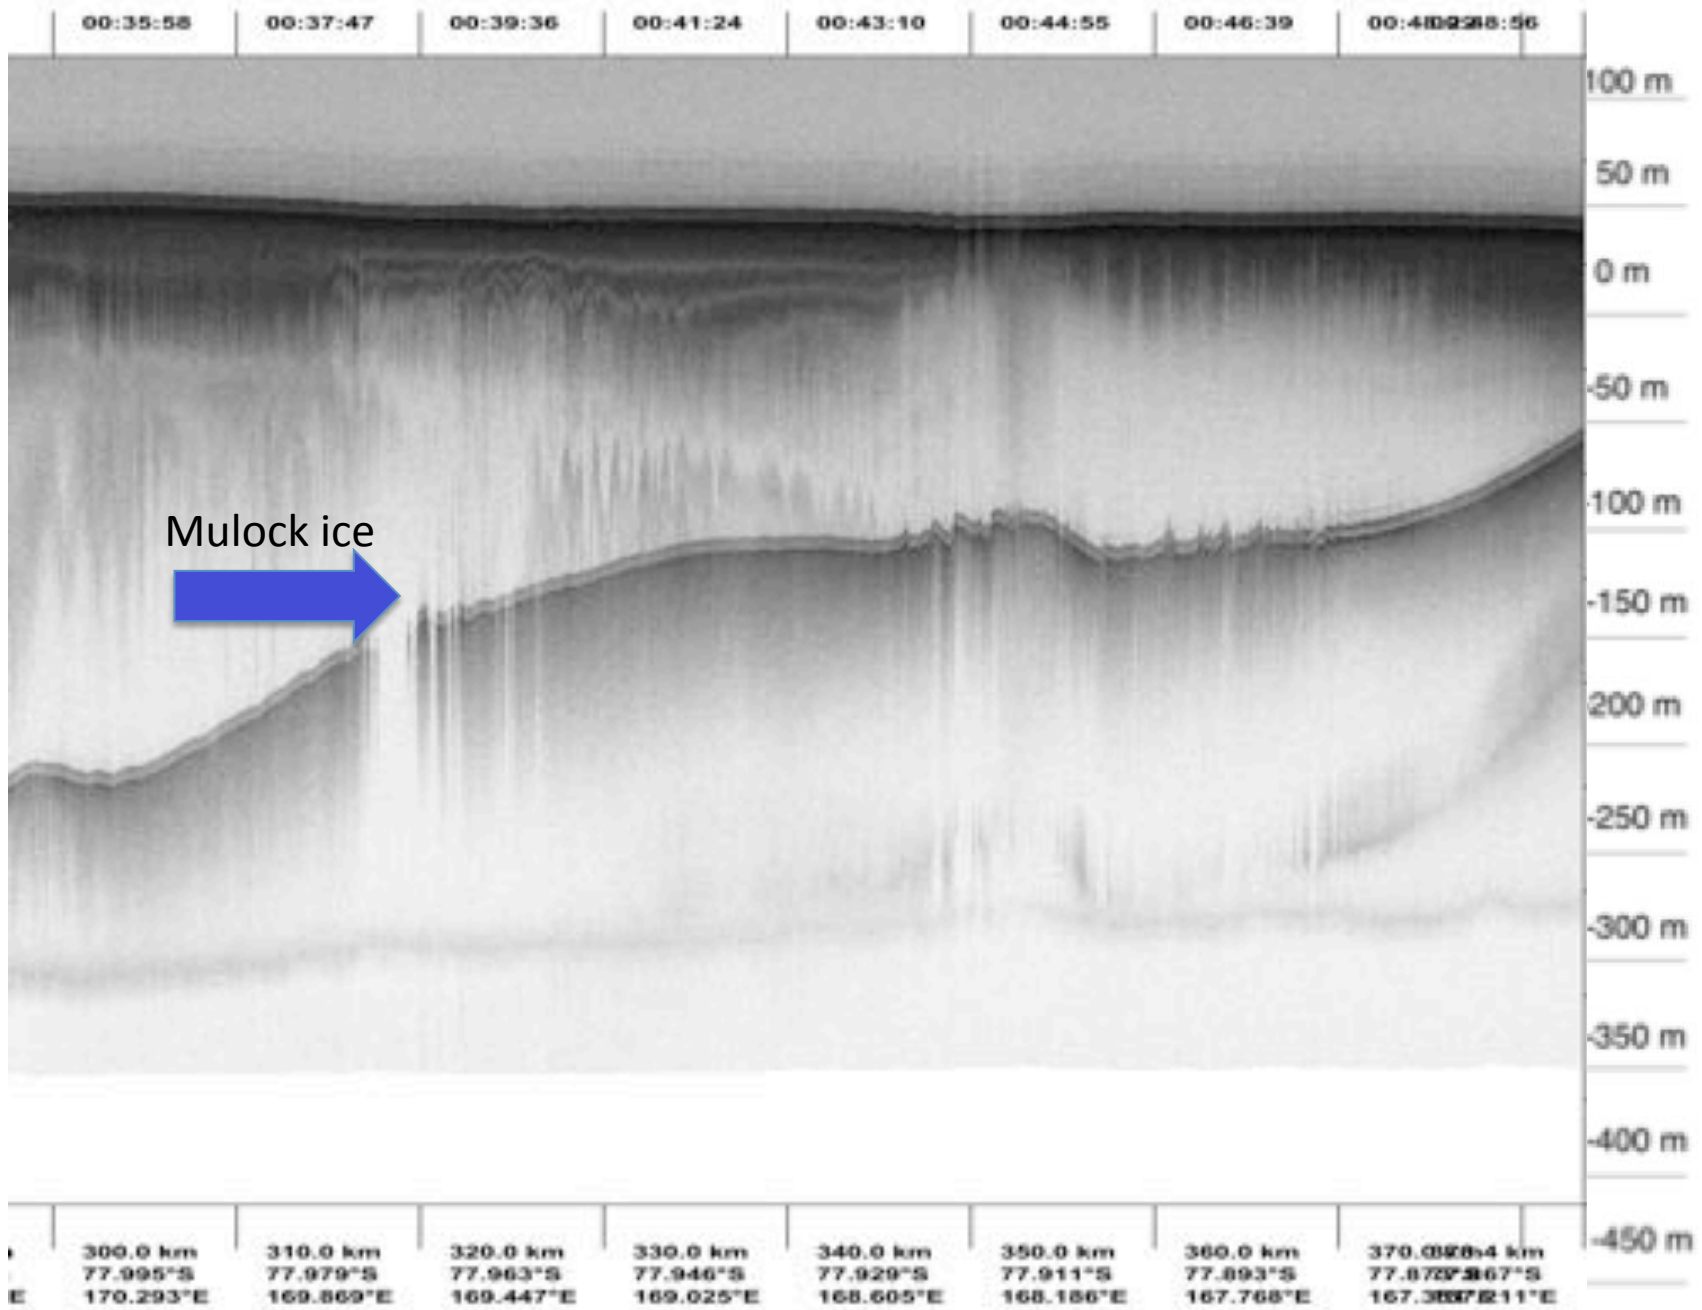

#1 - Line at km 790 closest to where Mulock Glacier feeds onto the ice shelf

#2 - Line at km 800 Mulock Glacier moving forward on the ice shelf

#3 - Line at km 830 Mulock Glacier moving forward on the ice shelf

#4 - Line at km 850 Mulock Glacier moving forward on the ice shelf

#5 - Line at km 870 Mulock Glacier moving forward on the ice shelf