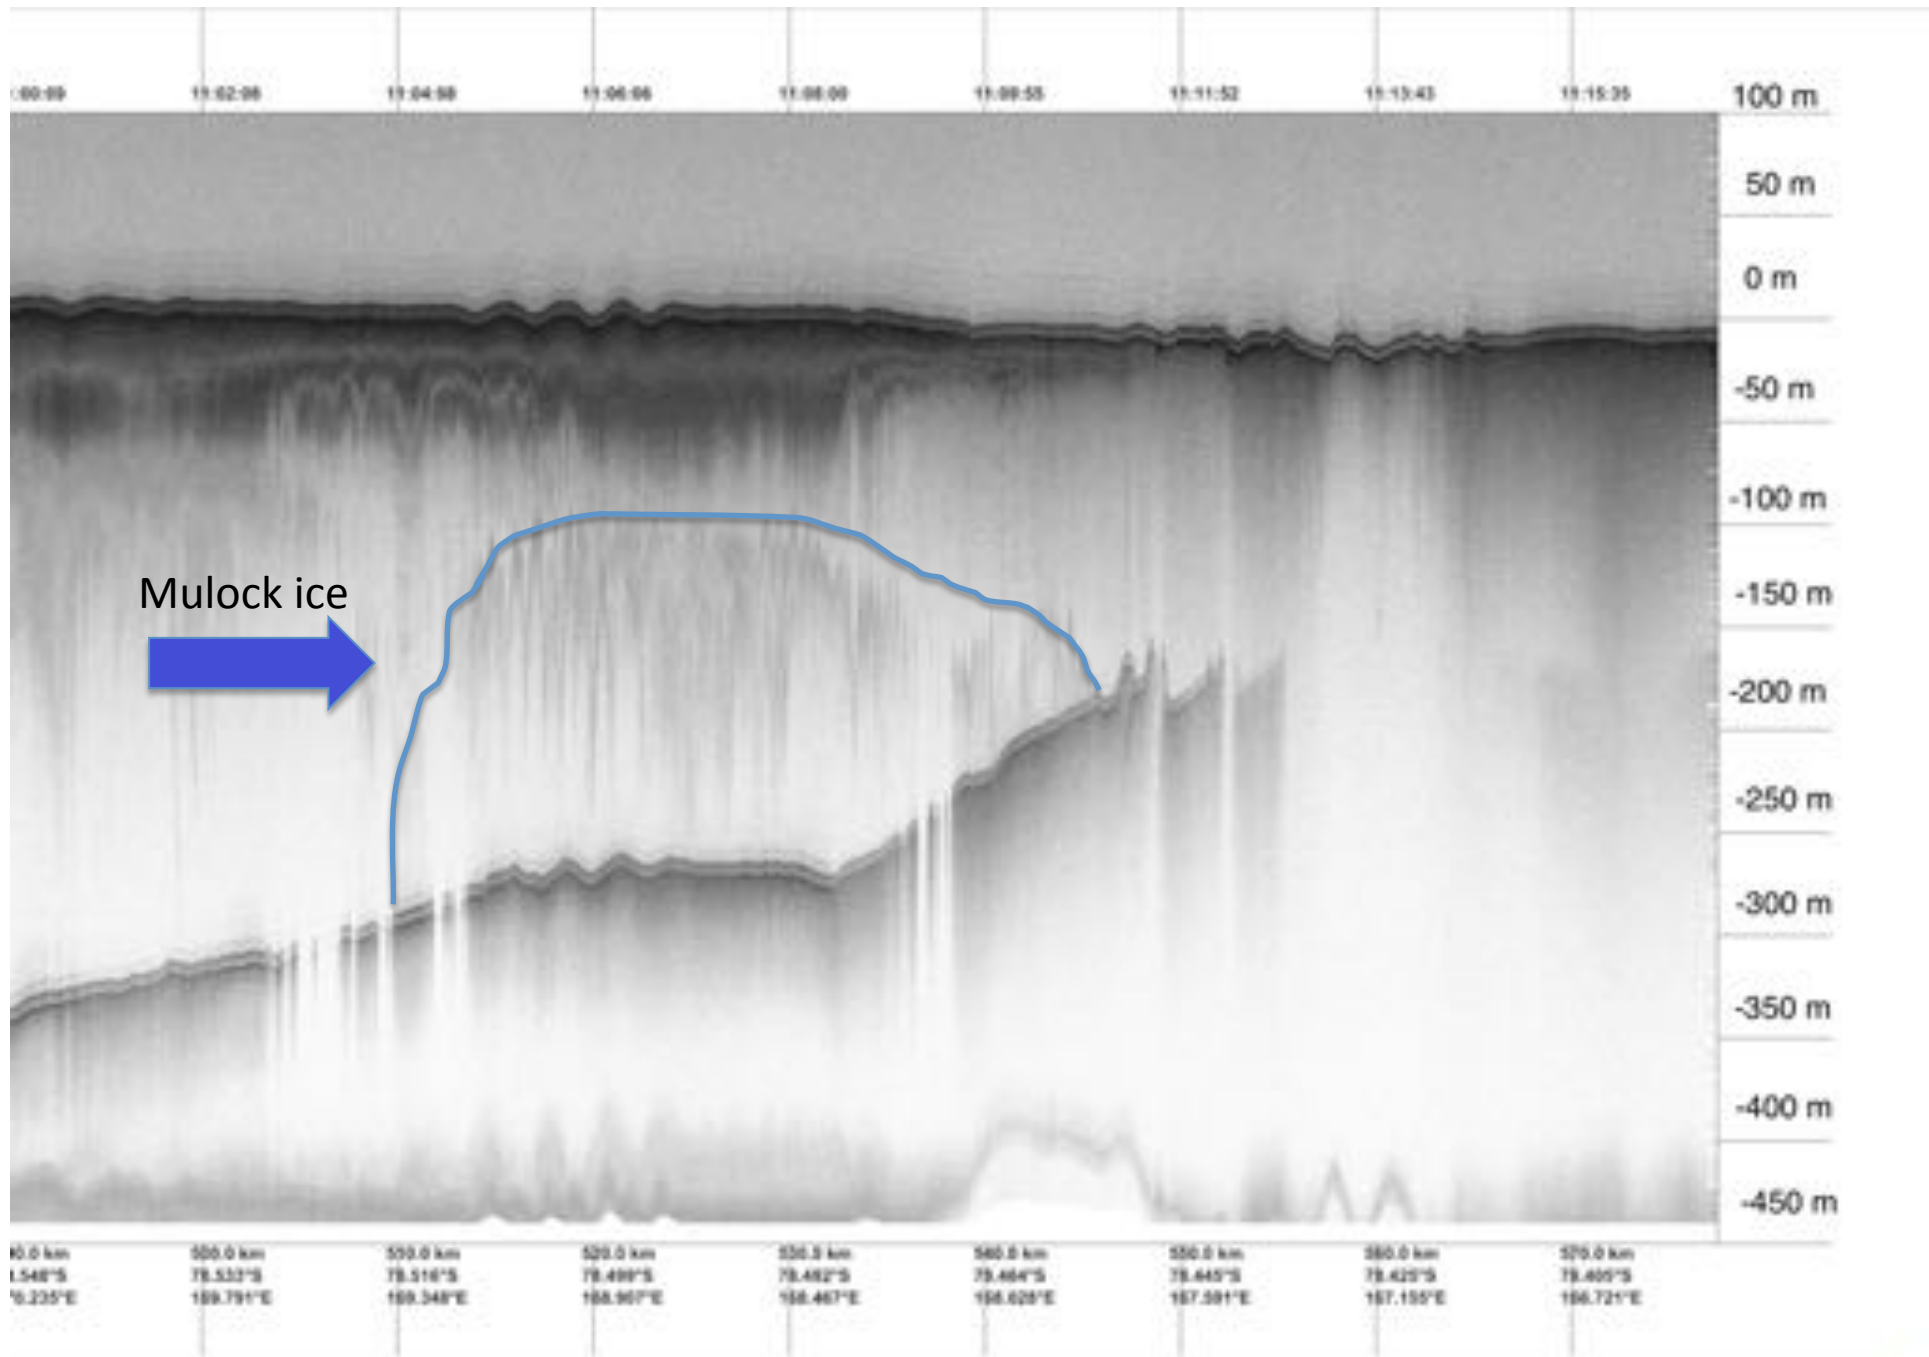

#1 - Line at km 790 closest to where Mulock Glacier feeds onto the ice shelf

#2 - Line at km 800 Mulock Glacier moving forward on the ice shelf

#3 - Line at km 830 Mulock Glacier moving forward on the ice shelf

#4 - Line at km 850 Mulock Glacier moving forward on the ice shelf

#5 - Line at km 870 Mulock Glacier moving forward on the ice shelf