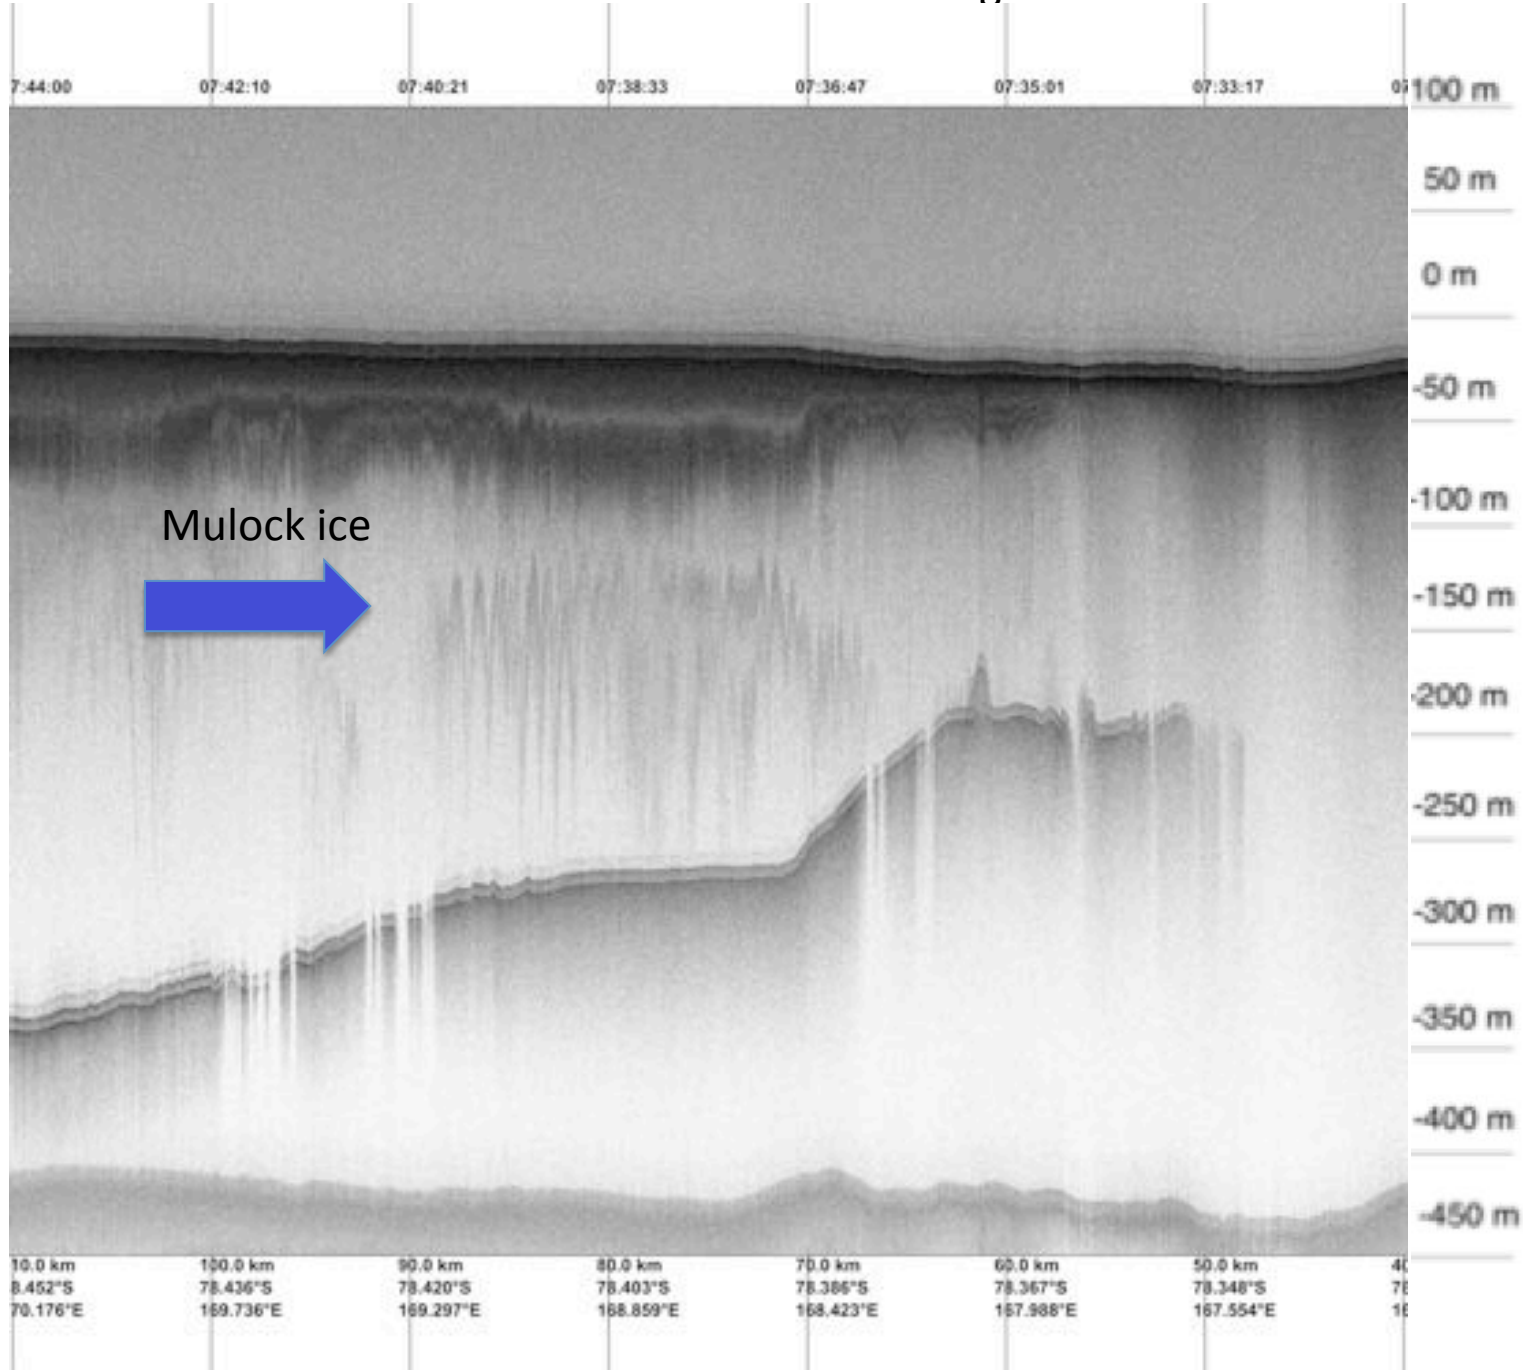

#1 - Line at km 790 closest to where Mulock Glacier feeds onto the ice shelf

#2 - Line at km 800 Mulock Glacier moving forward on the ice shelf

#3 - Line at km 830 Mulock Glacier moving forward on the ice shelf

#4 - Line at km 850 Mulock Glacier moving forward on the ice shelf

#5 - Line at km 870 Mulock Glacier moving forward on the ice shelf