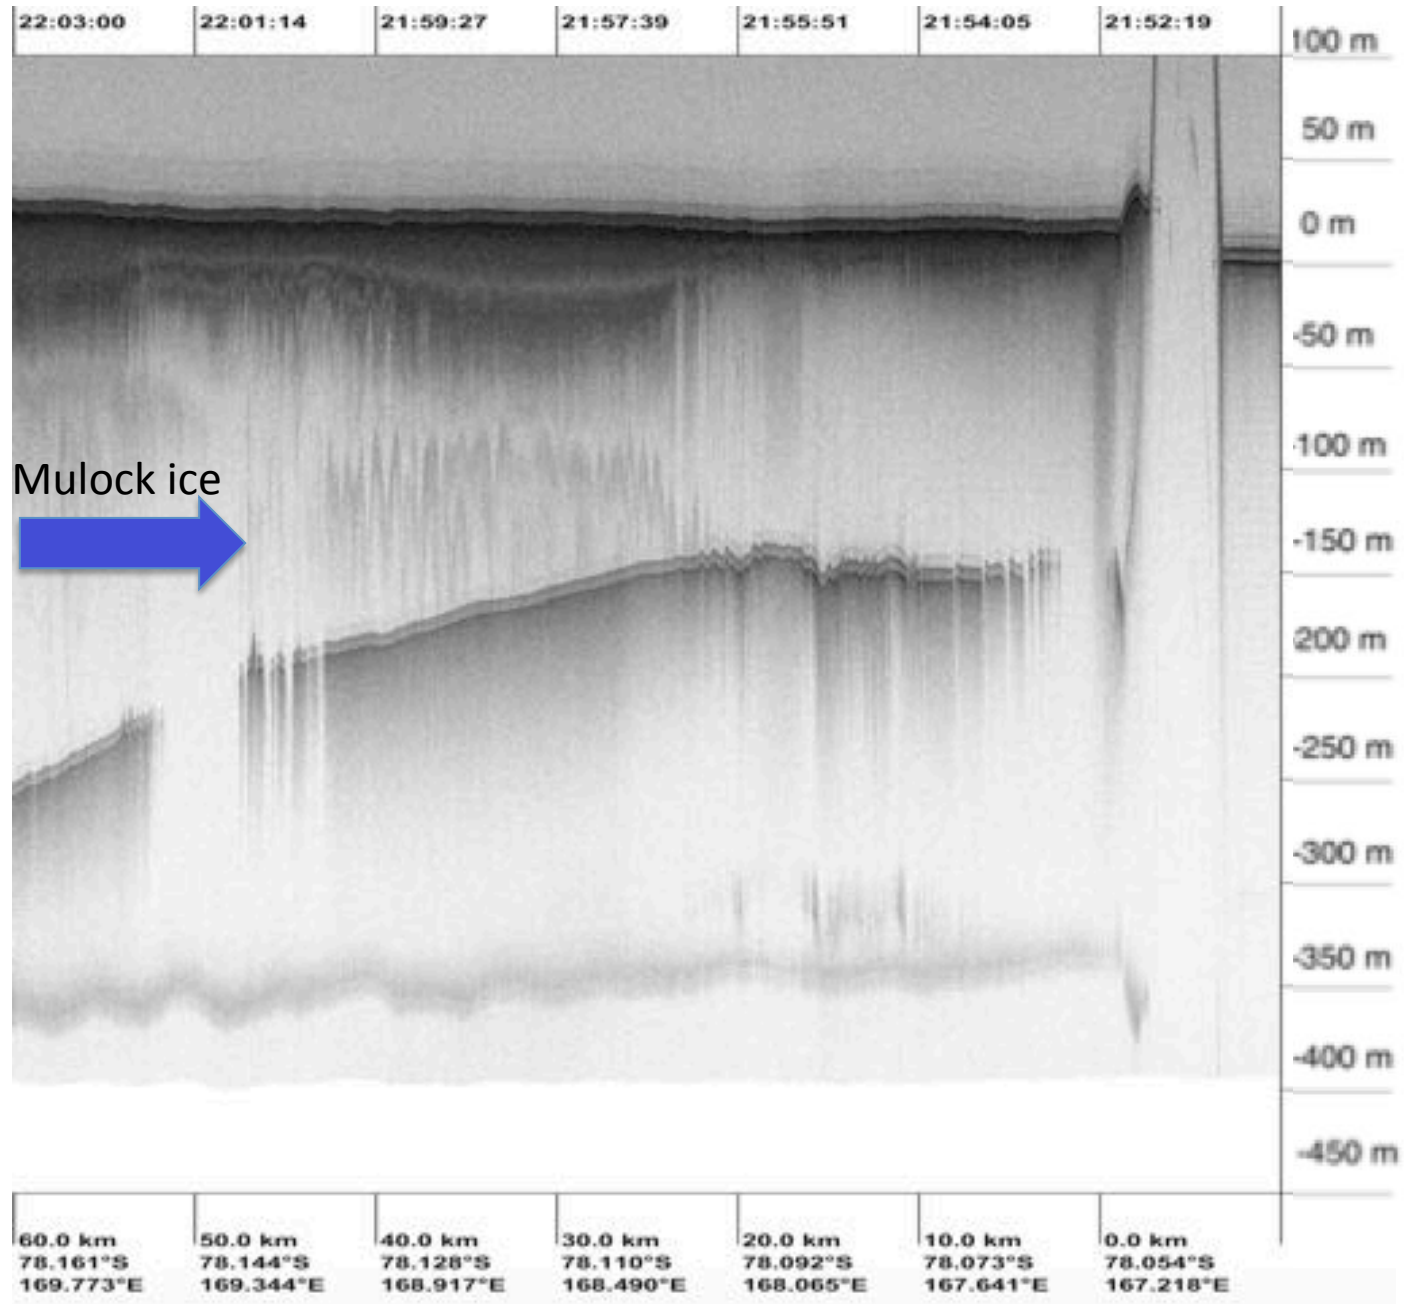

#1 - Line at km 790 closest to where Mulock Glacier feeds onto the ice shelf

#2 - Line at km 800 Mulock Glacier moving forward on the ice shelf

#3 - Line at km 830 Mulock Glacier moving forward on the ice shelf

#4 - Line at km 850 Mulock Glacier moving forward on the ice shelf

#5 - Line at km 870 Mulock Glacier moving forward on the ice shelf