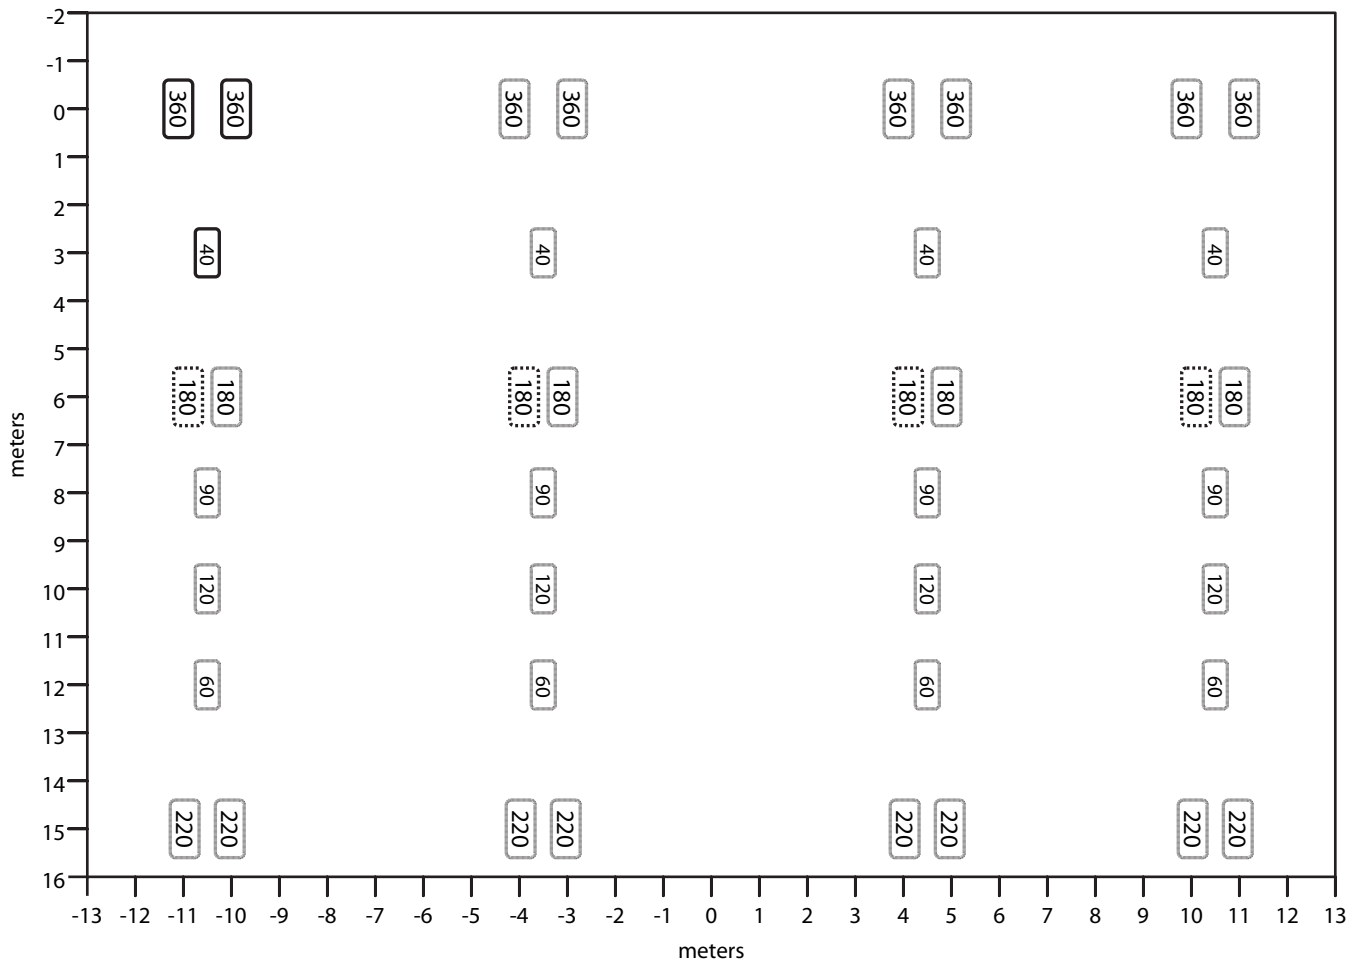

Langseth 4 string 36 gun 2D source array

total volume 6600 cu. in.

-  Ewing Bolt 1500LL
-  New Bolt 1900LL
-  In-water spare