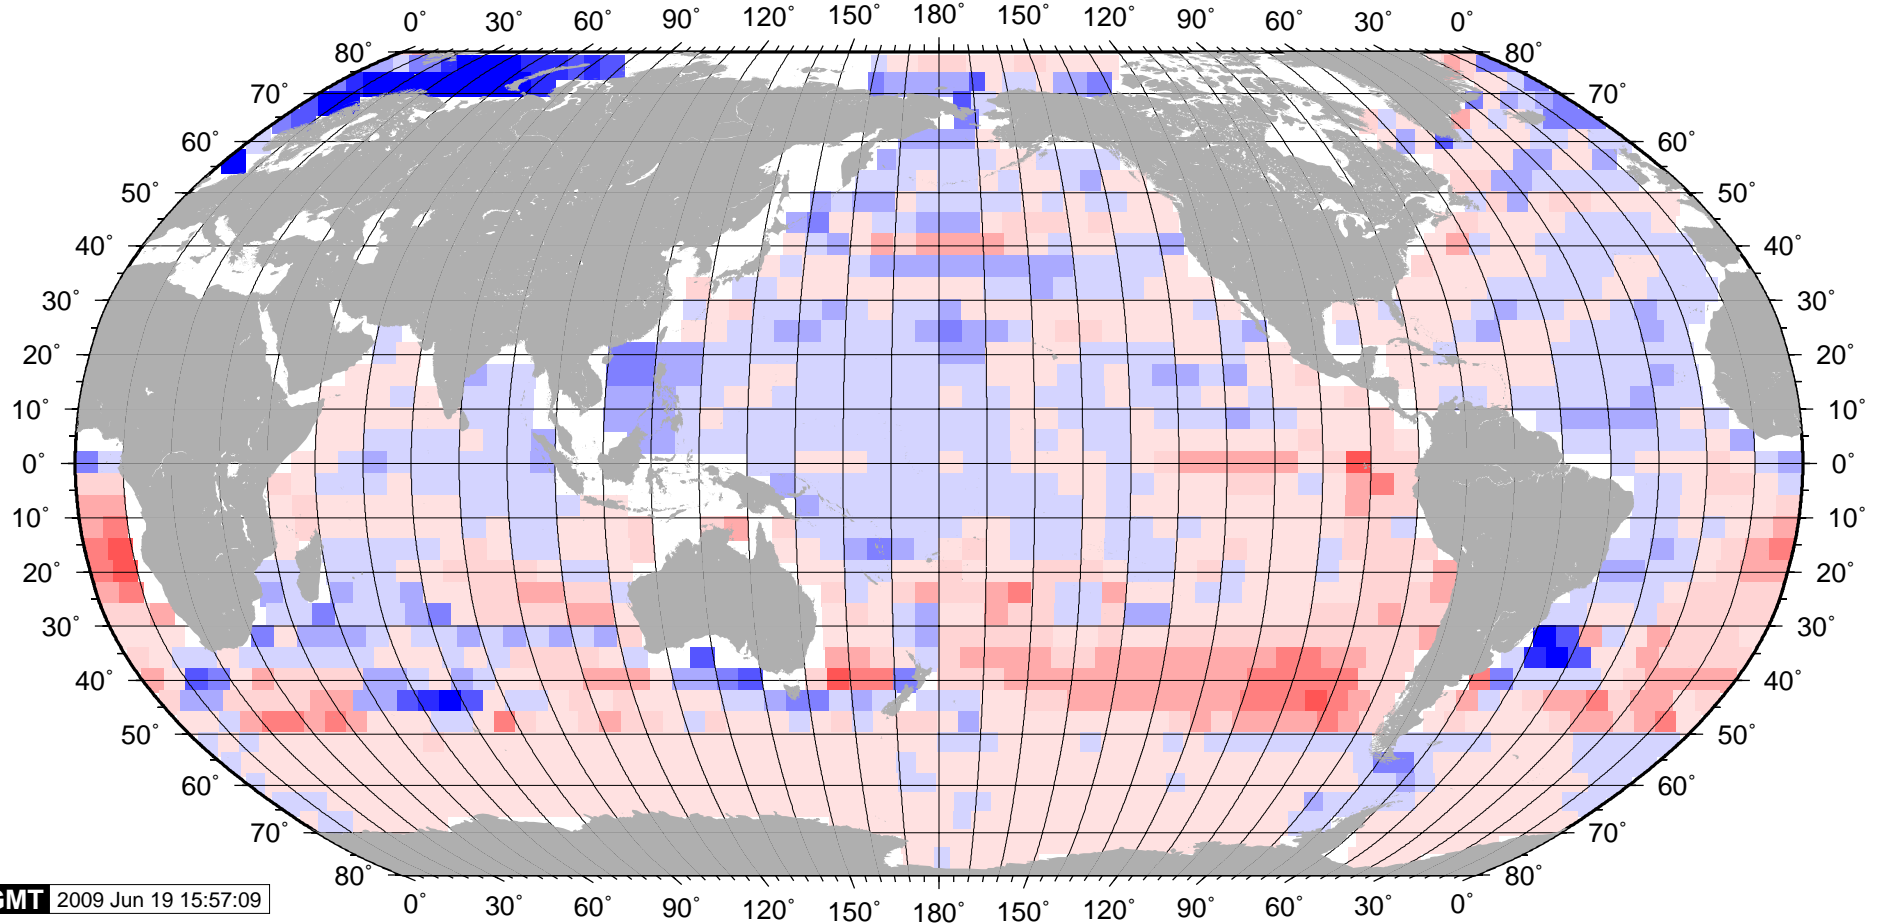

August LDEO Interpolation-Climatology (2,791K Obs)

Interp. - Climate SST (°C)