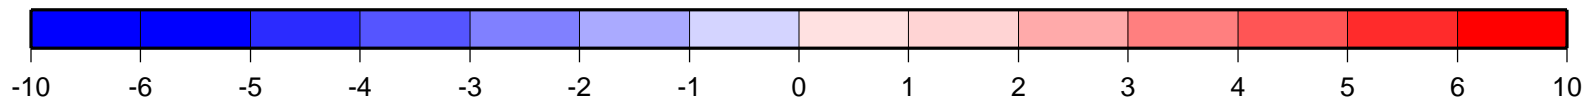

August LDEO Interpolation-Climatology (2,791K Obs)

Interp. - Climate SST (°C)