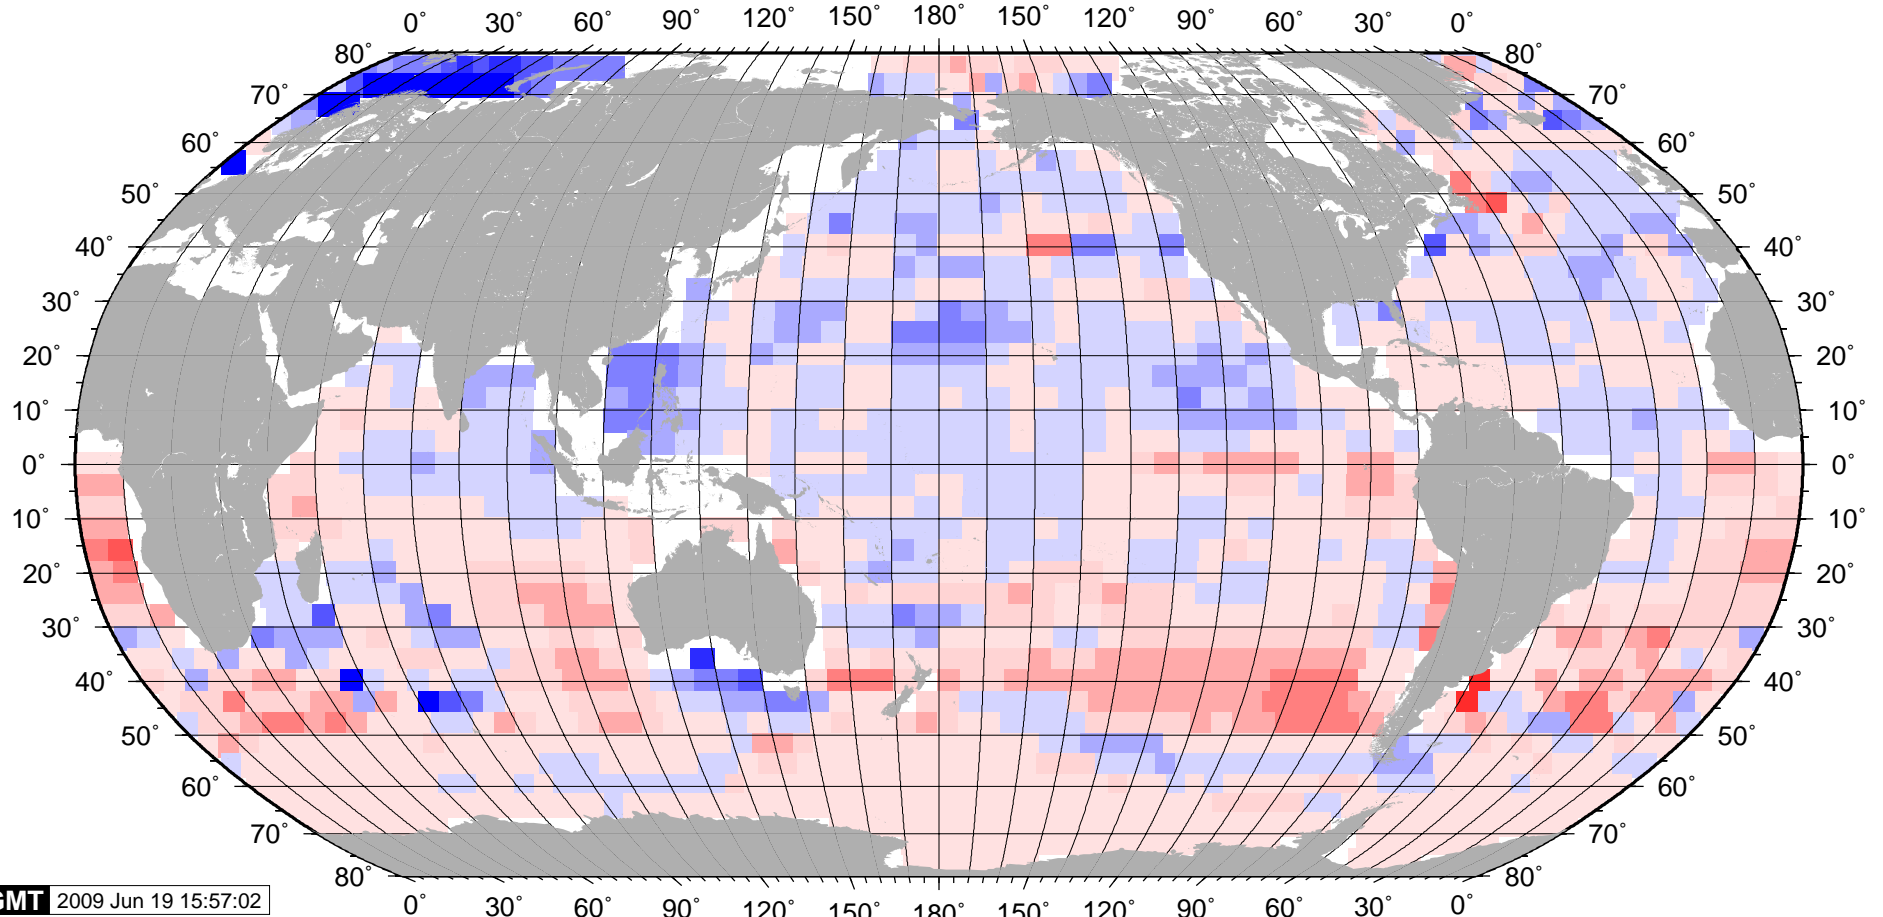

# July LDEO Interpolation-Climatology (2,791K Obs)

GMT 2009 Jun 19 15:57:02