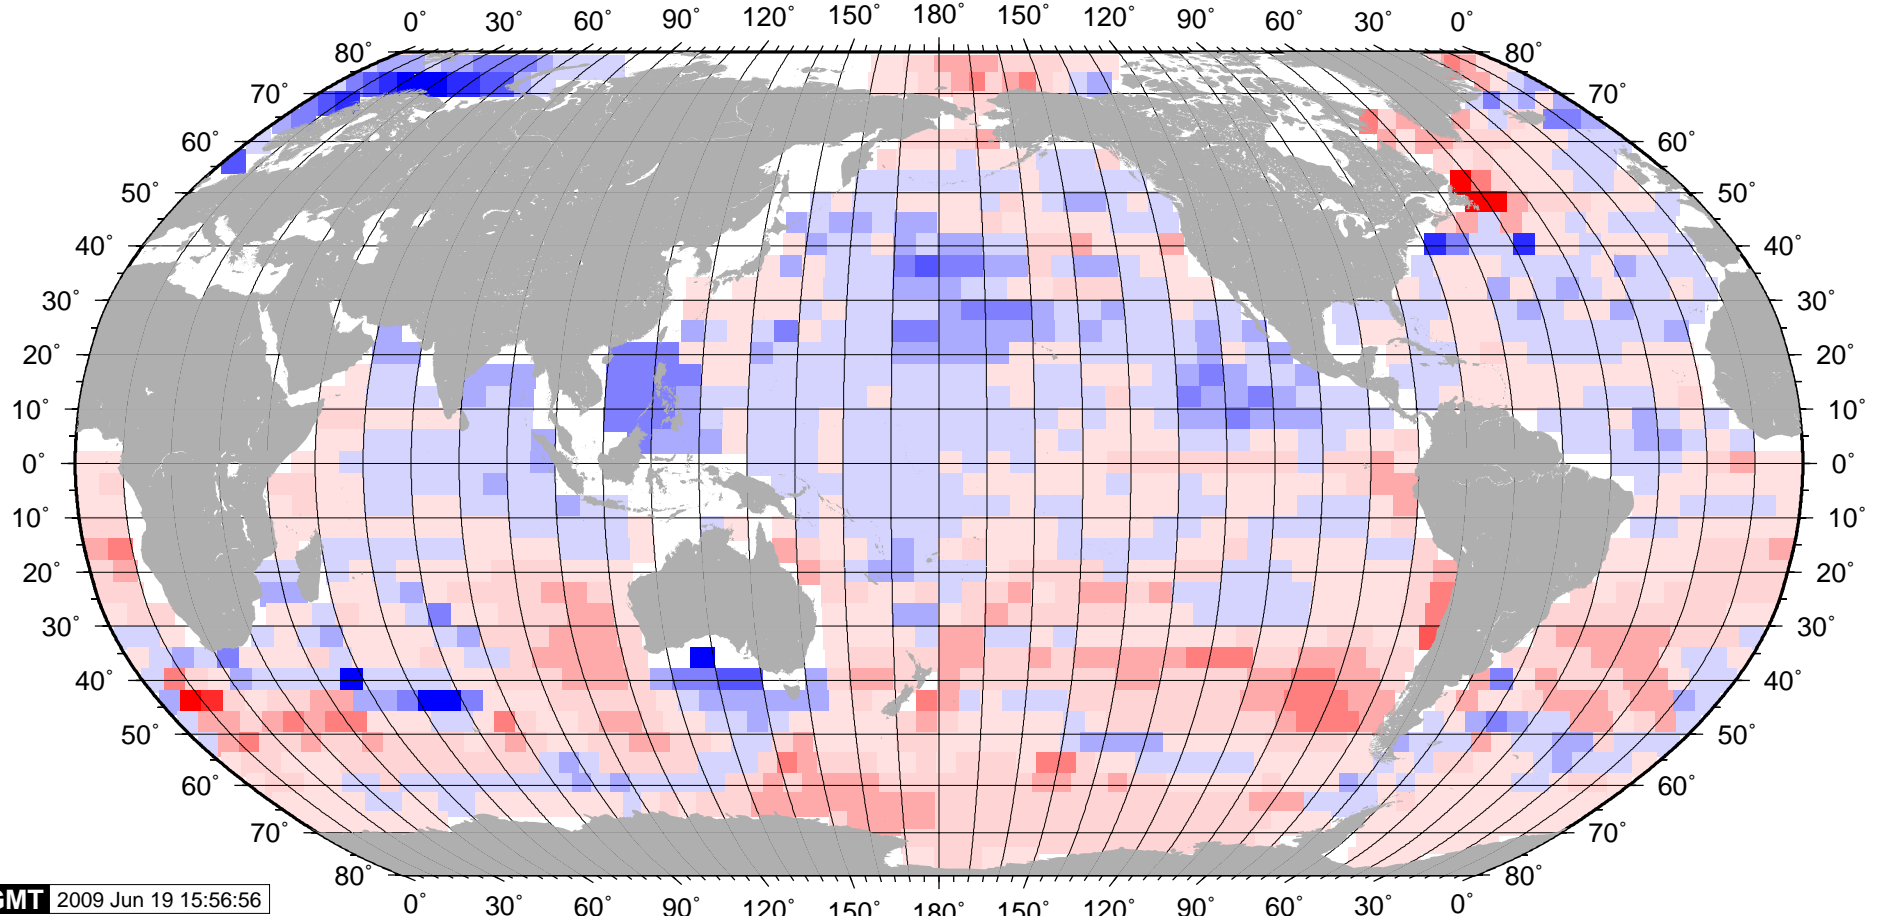

# June LDEO Interpolation-Climatology (2,791K Obs)

Interp. - Climate SST (°C)