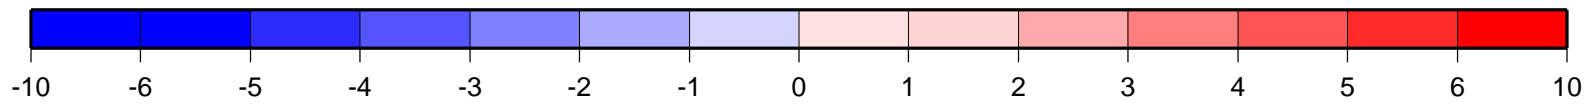

# June LDEO Interpolation-Climatology (2,791K Obs)

Interp. - Climate SST (°C)