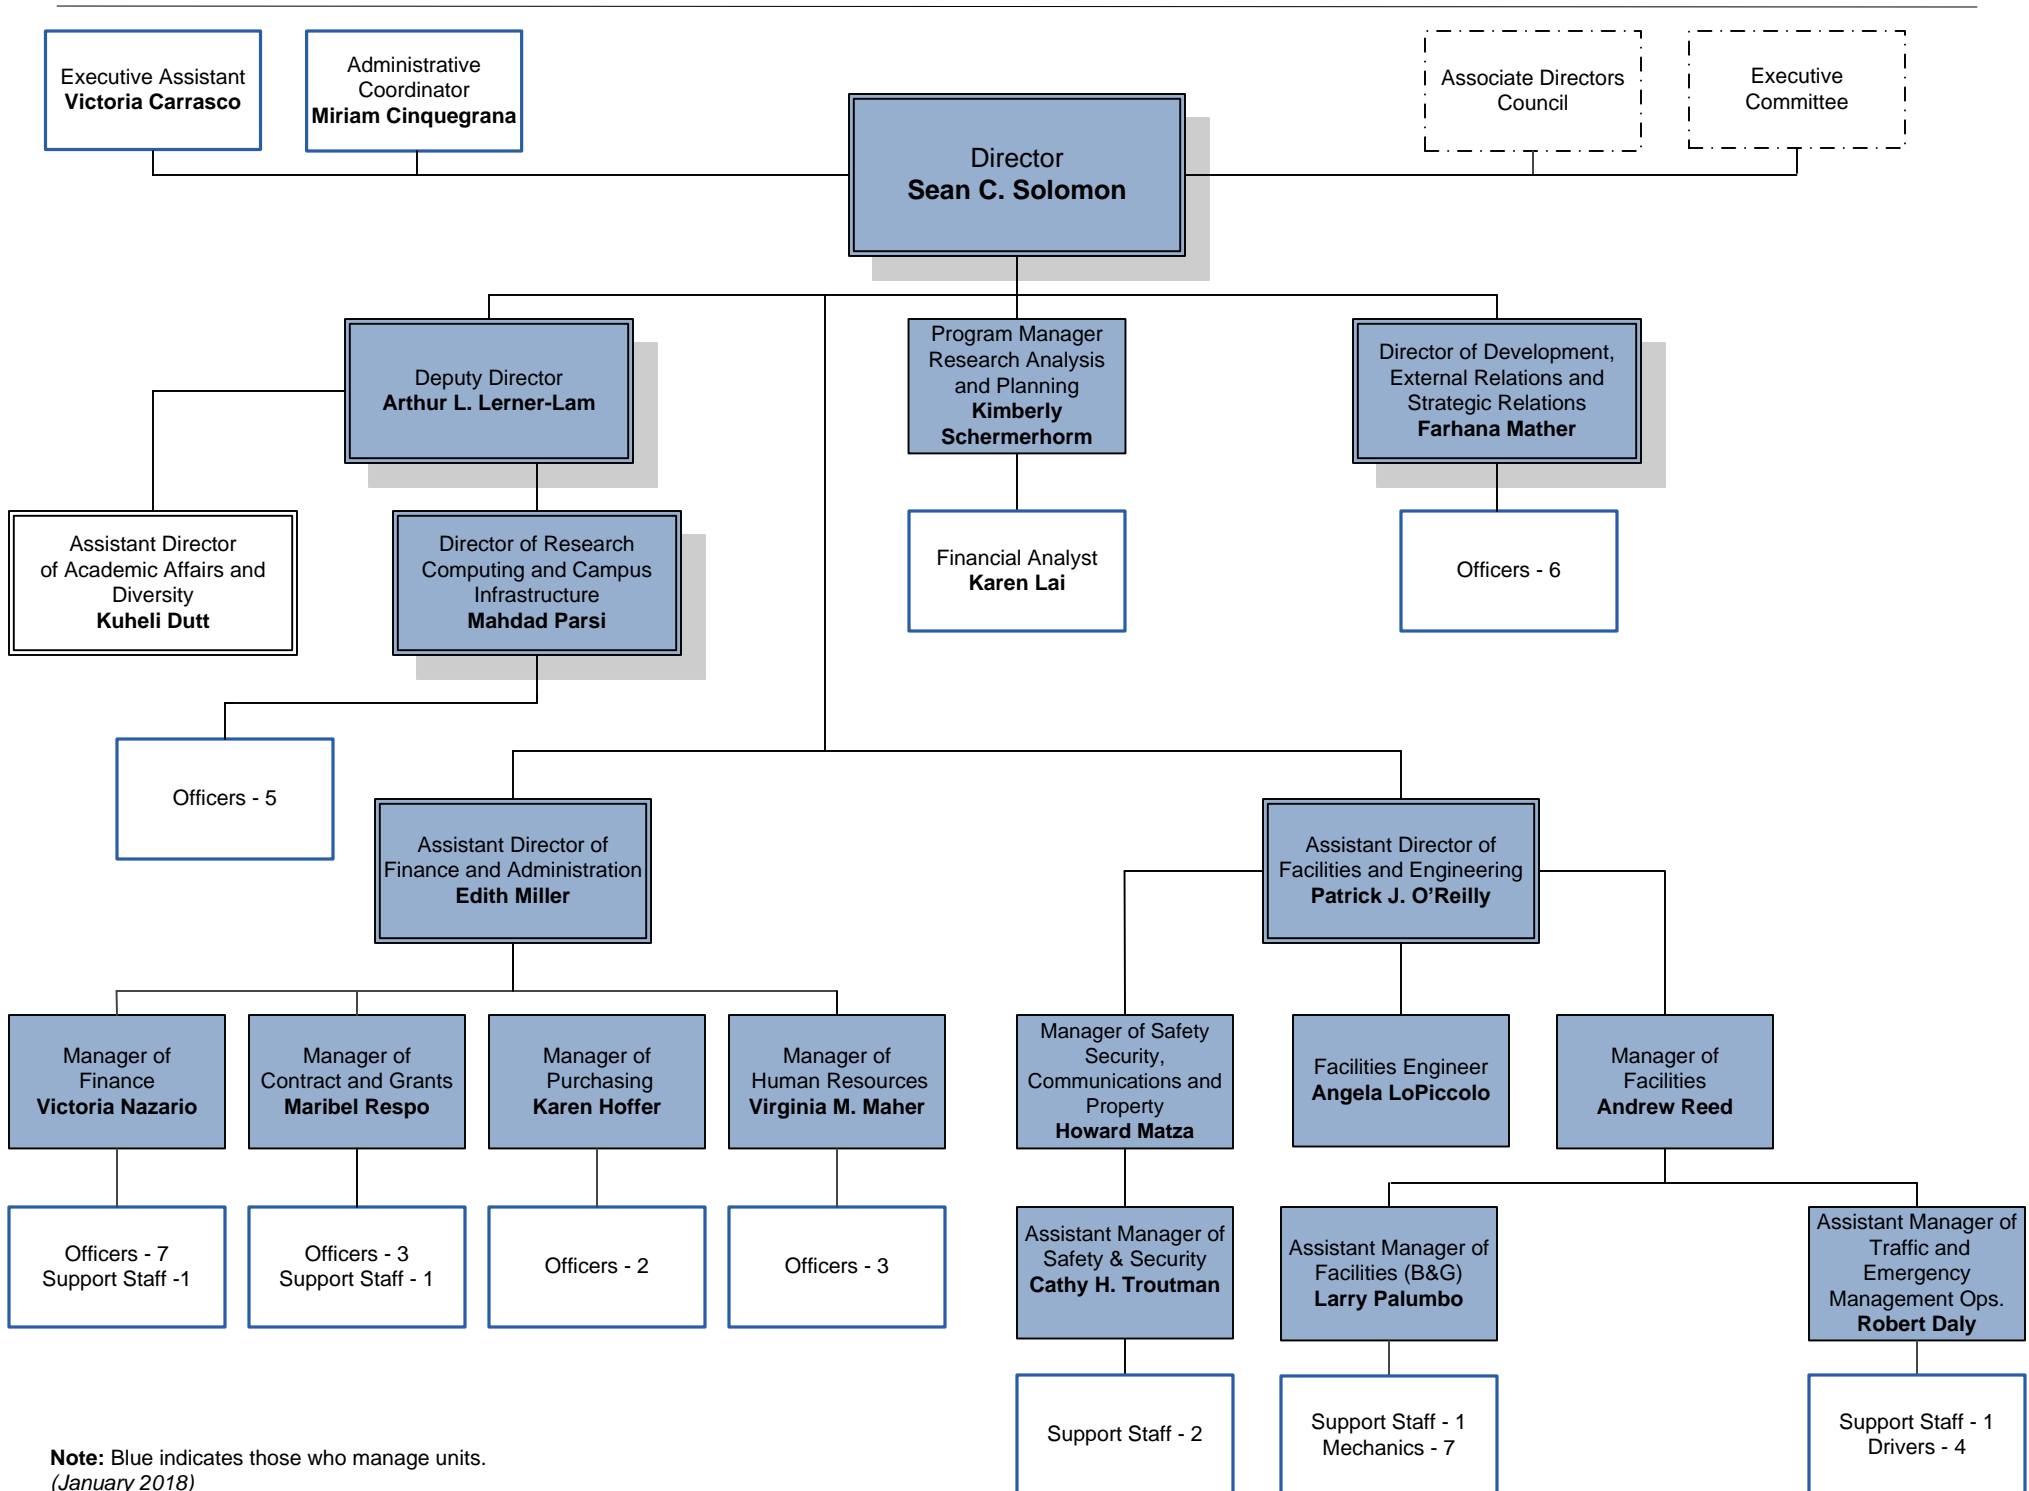

Lamont-Doherty Earth Observatory General Administration

Note: Blue indicates those who manage units.
(January 2018)