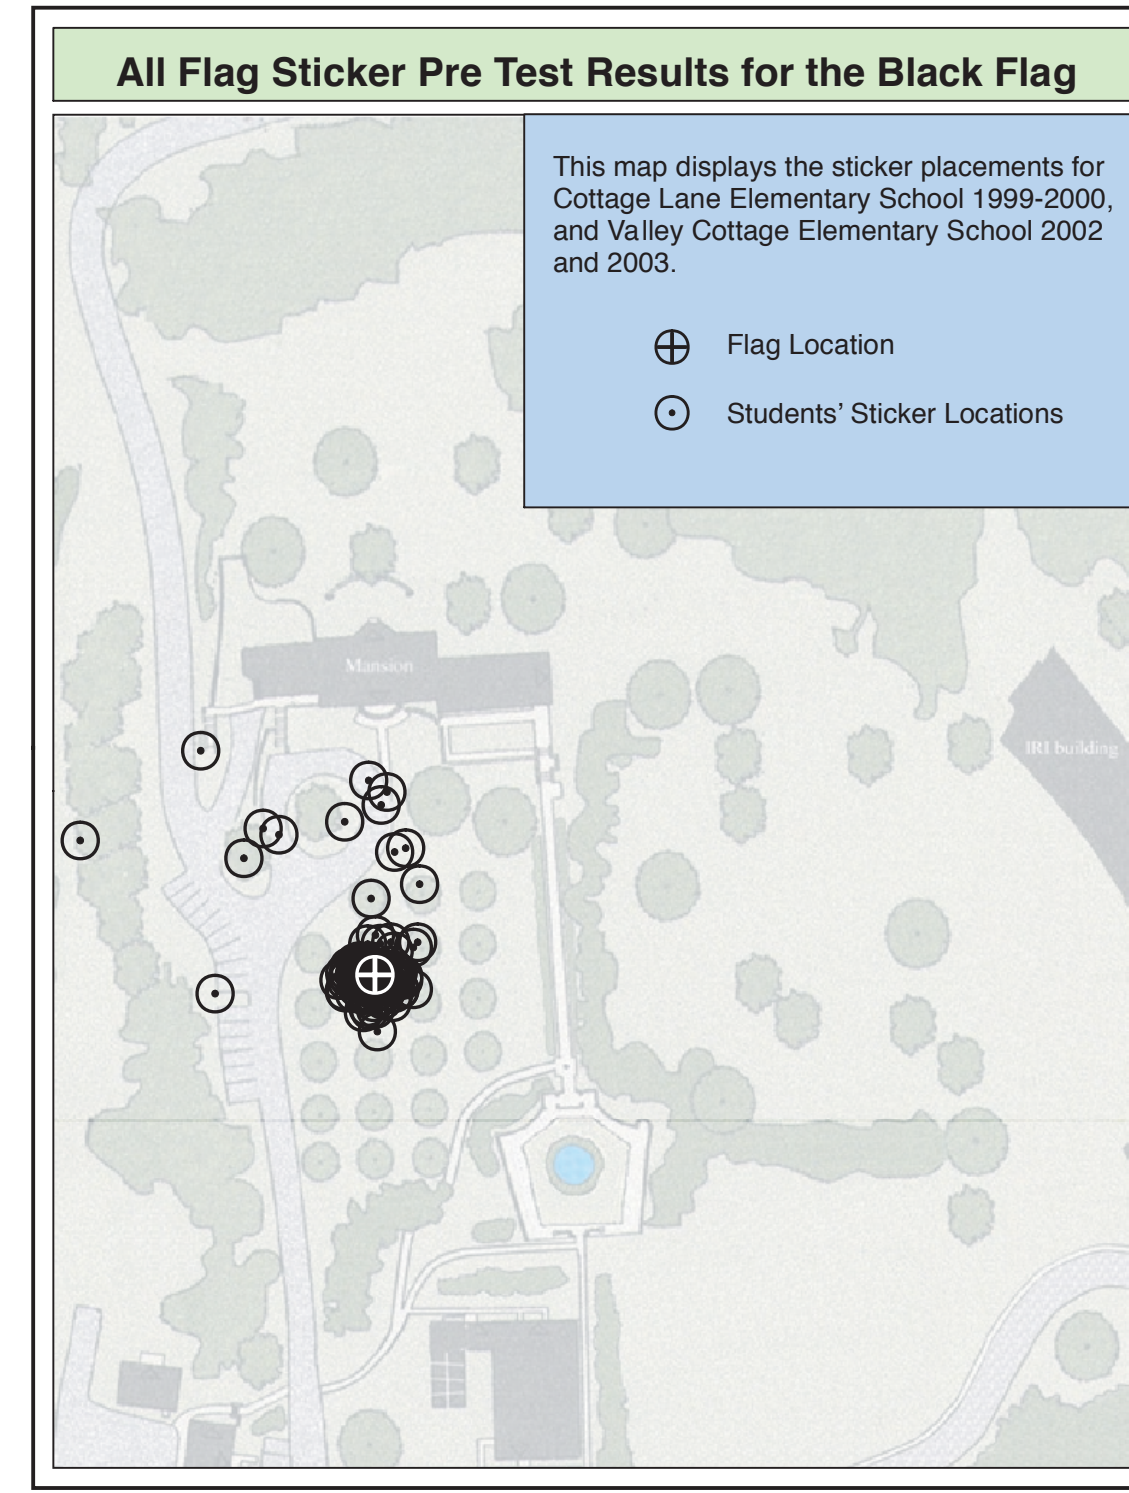

Baseline

Black

Dark Blue

Green

Light Blue

Orange

Red

White

Yellow

Reflecting

Verbal Description