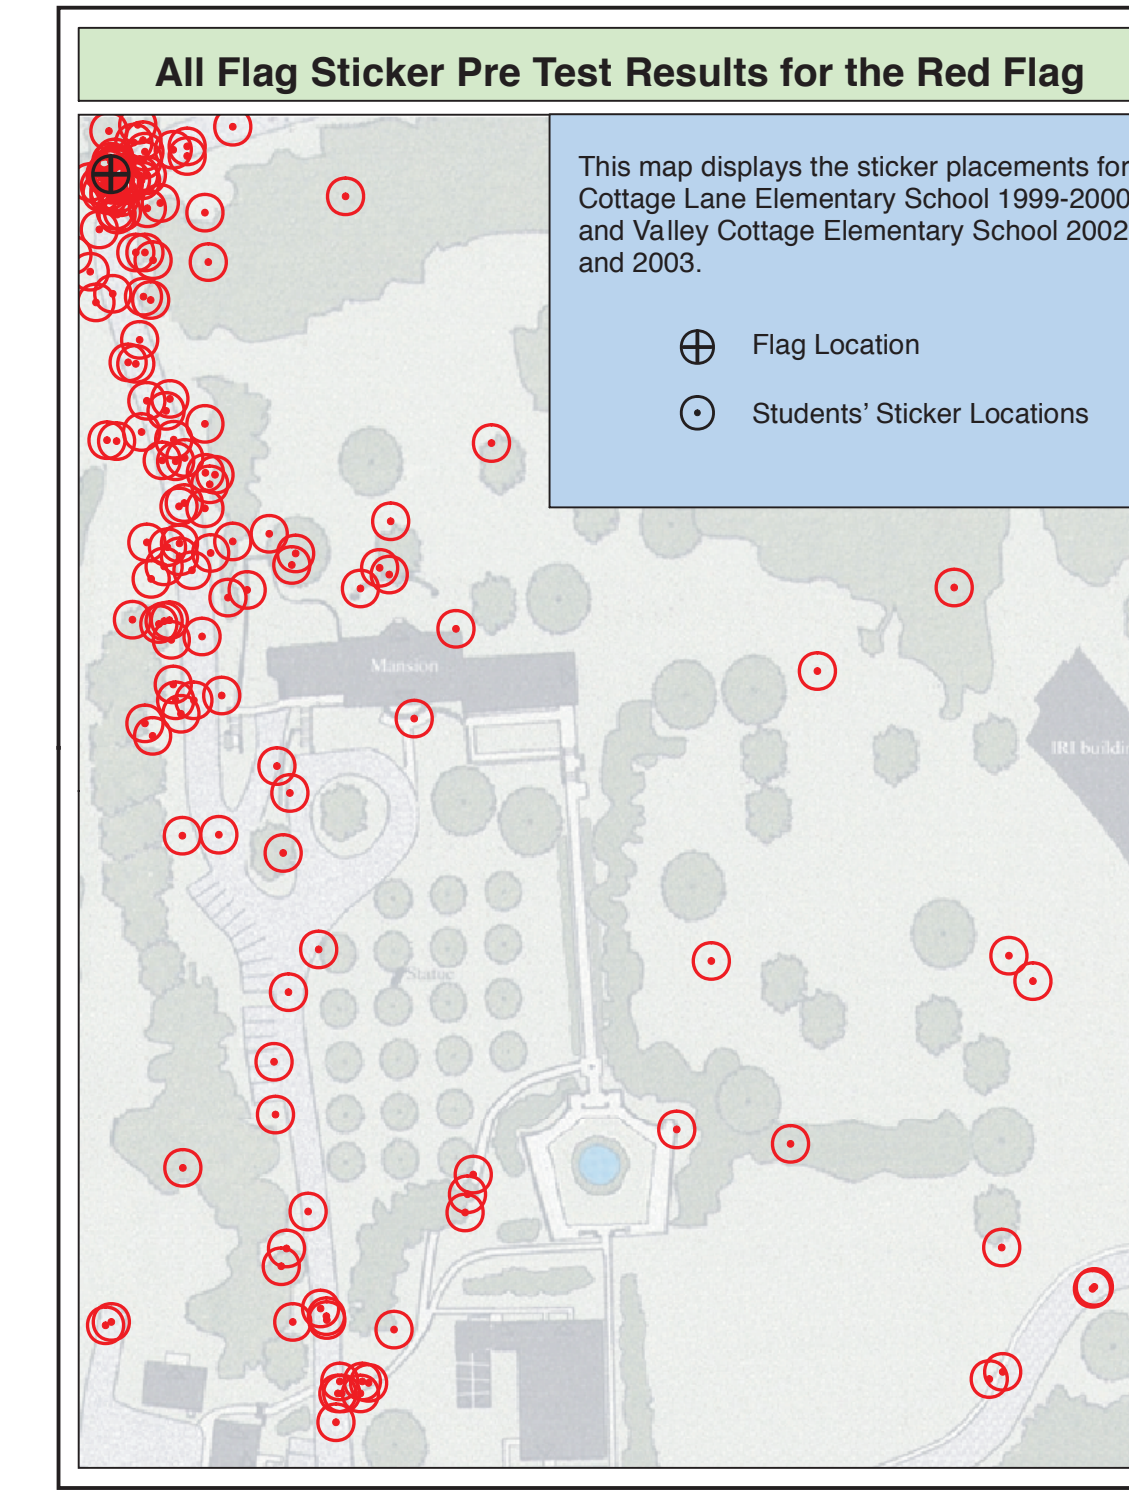

Baseline

Black

Dark Blue

Green

Light Blue

Orange

Red

White

Yellow

Reflecting

Verbal Description