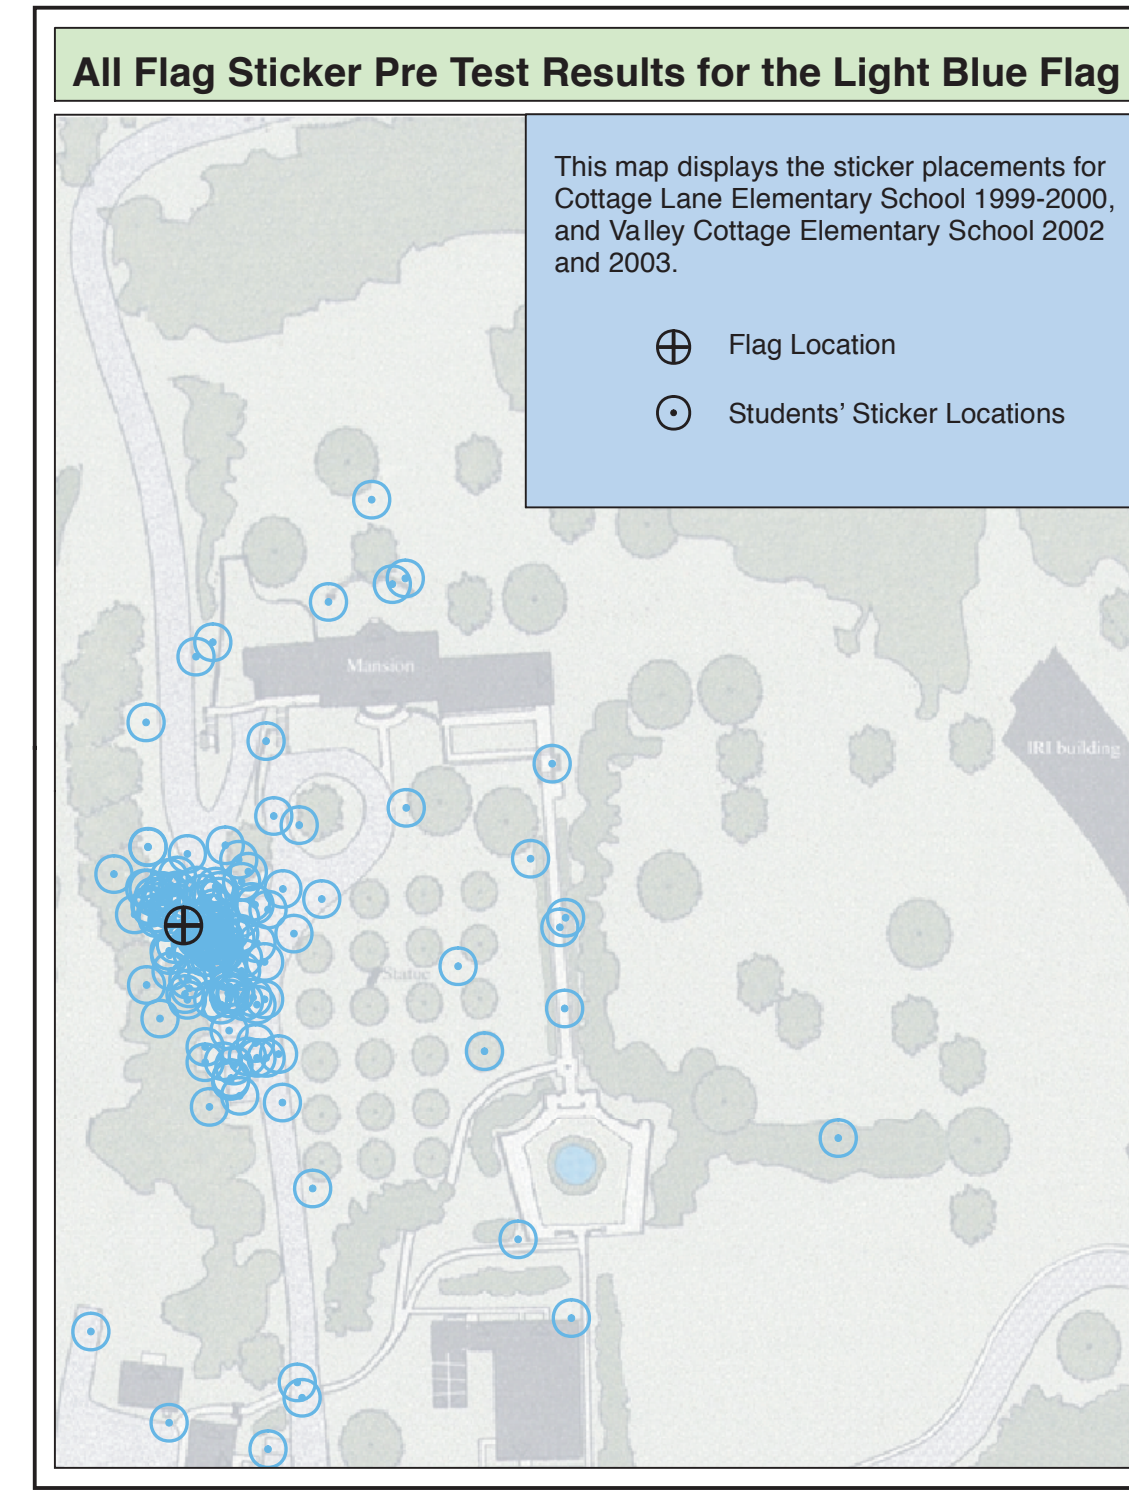

Baseline

Black

Dark Blue

Green

Light Blue

Orange

Red

White

Yellow

Reflecting

Verbal Description