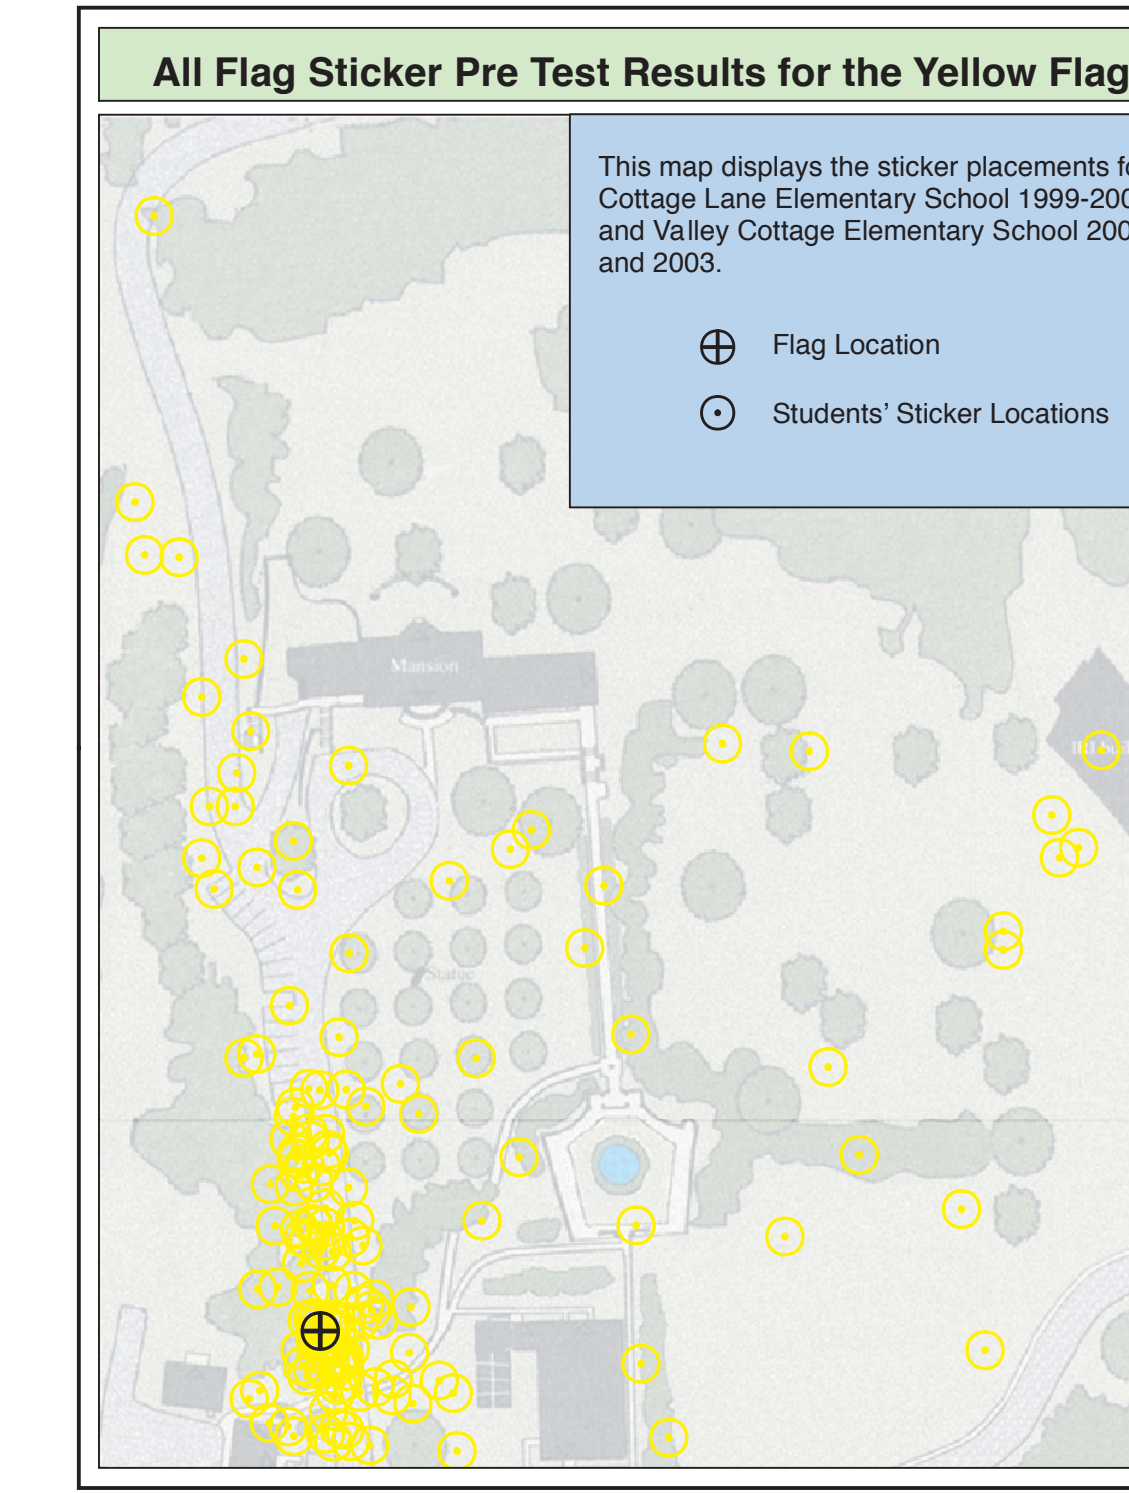

Baseline

Black

Dark Blue

Green

Light Blue

Orange

Red

White

Yellow

Reflecting

Verbal Description