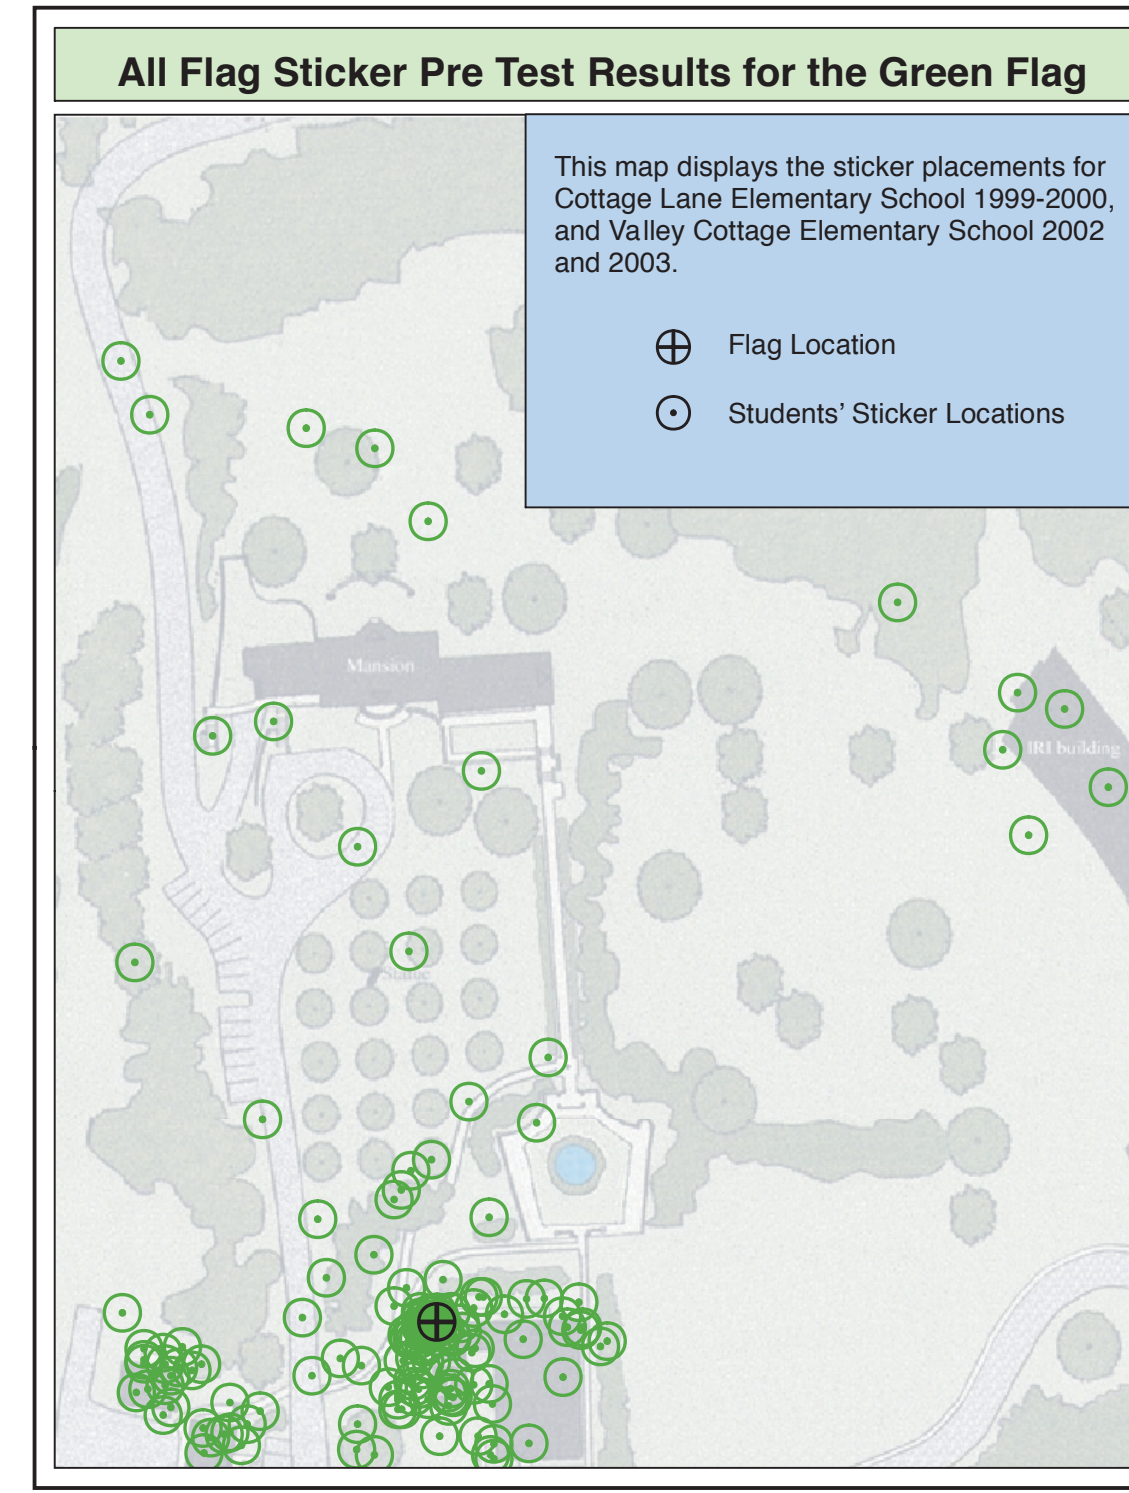

Baseline

Black

Dark Blue

Green

Light Blue

Orange

Red

White

Yellow

Reflecting

Verbal Description