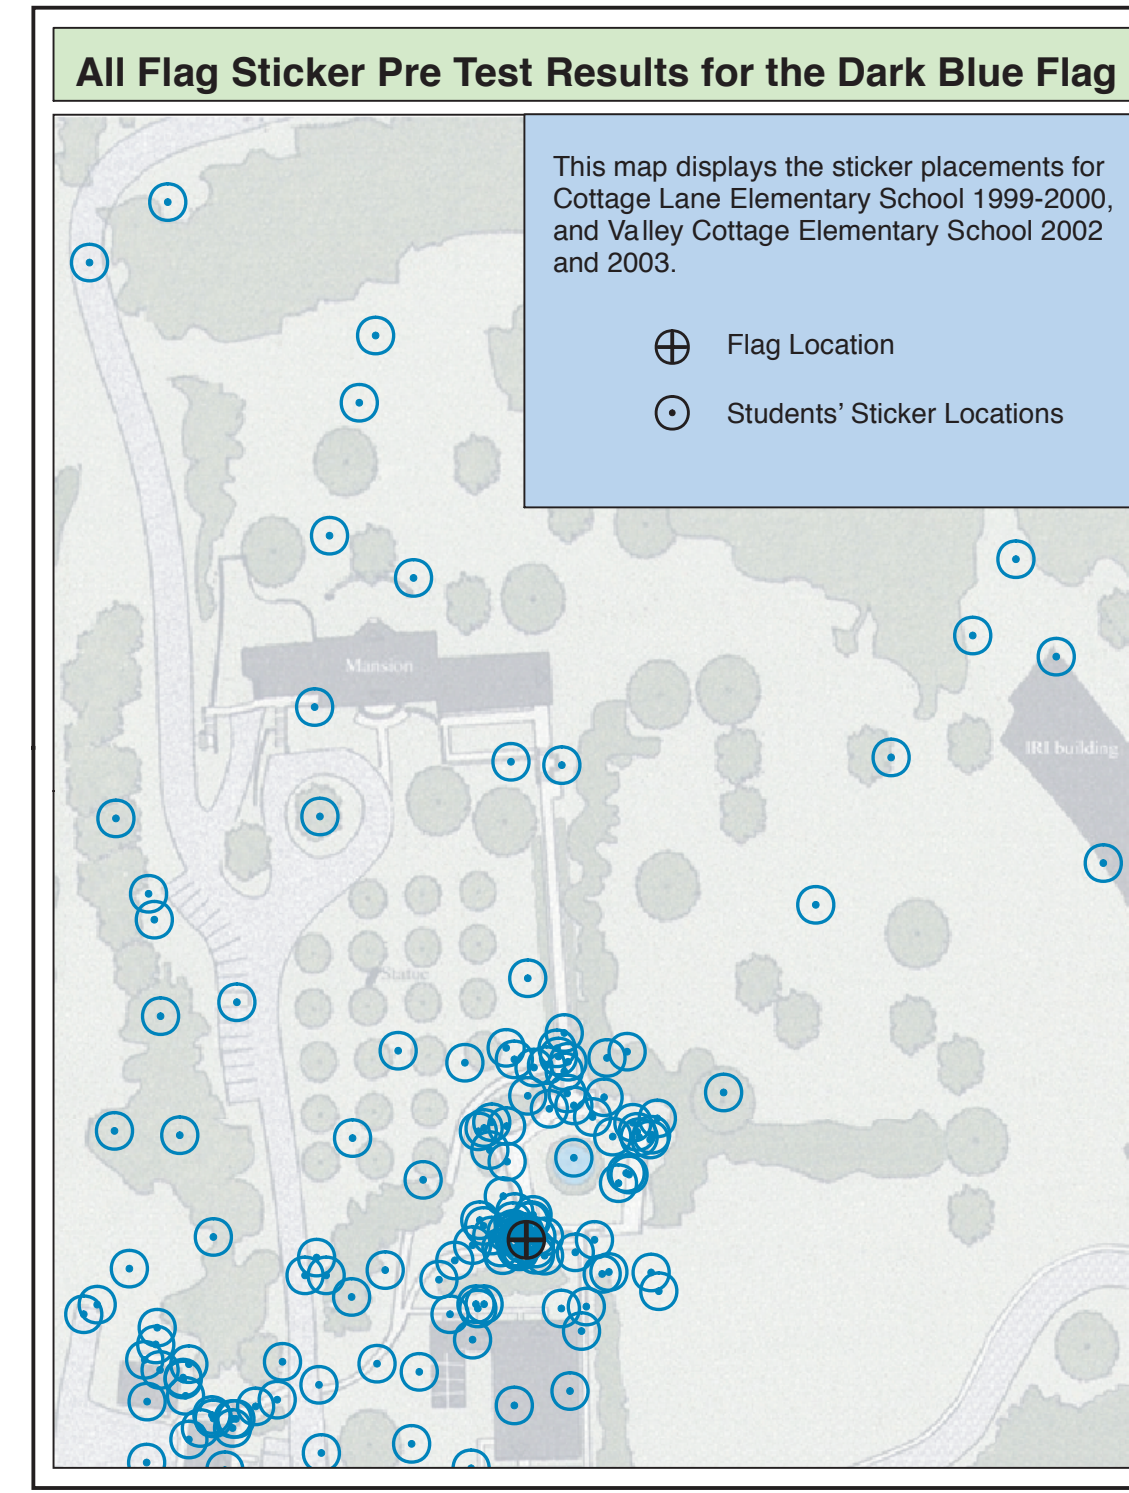

Baseline

Black

Dark Blue

Green

Light Blue

Orange

Red

White

Yellow

Reflecting

Verbal Description