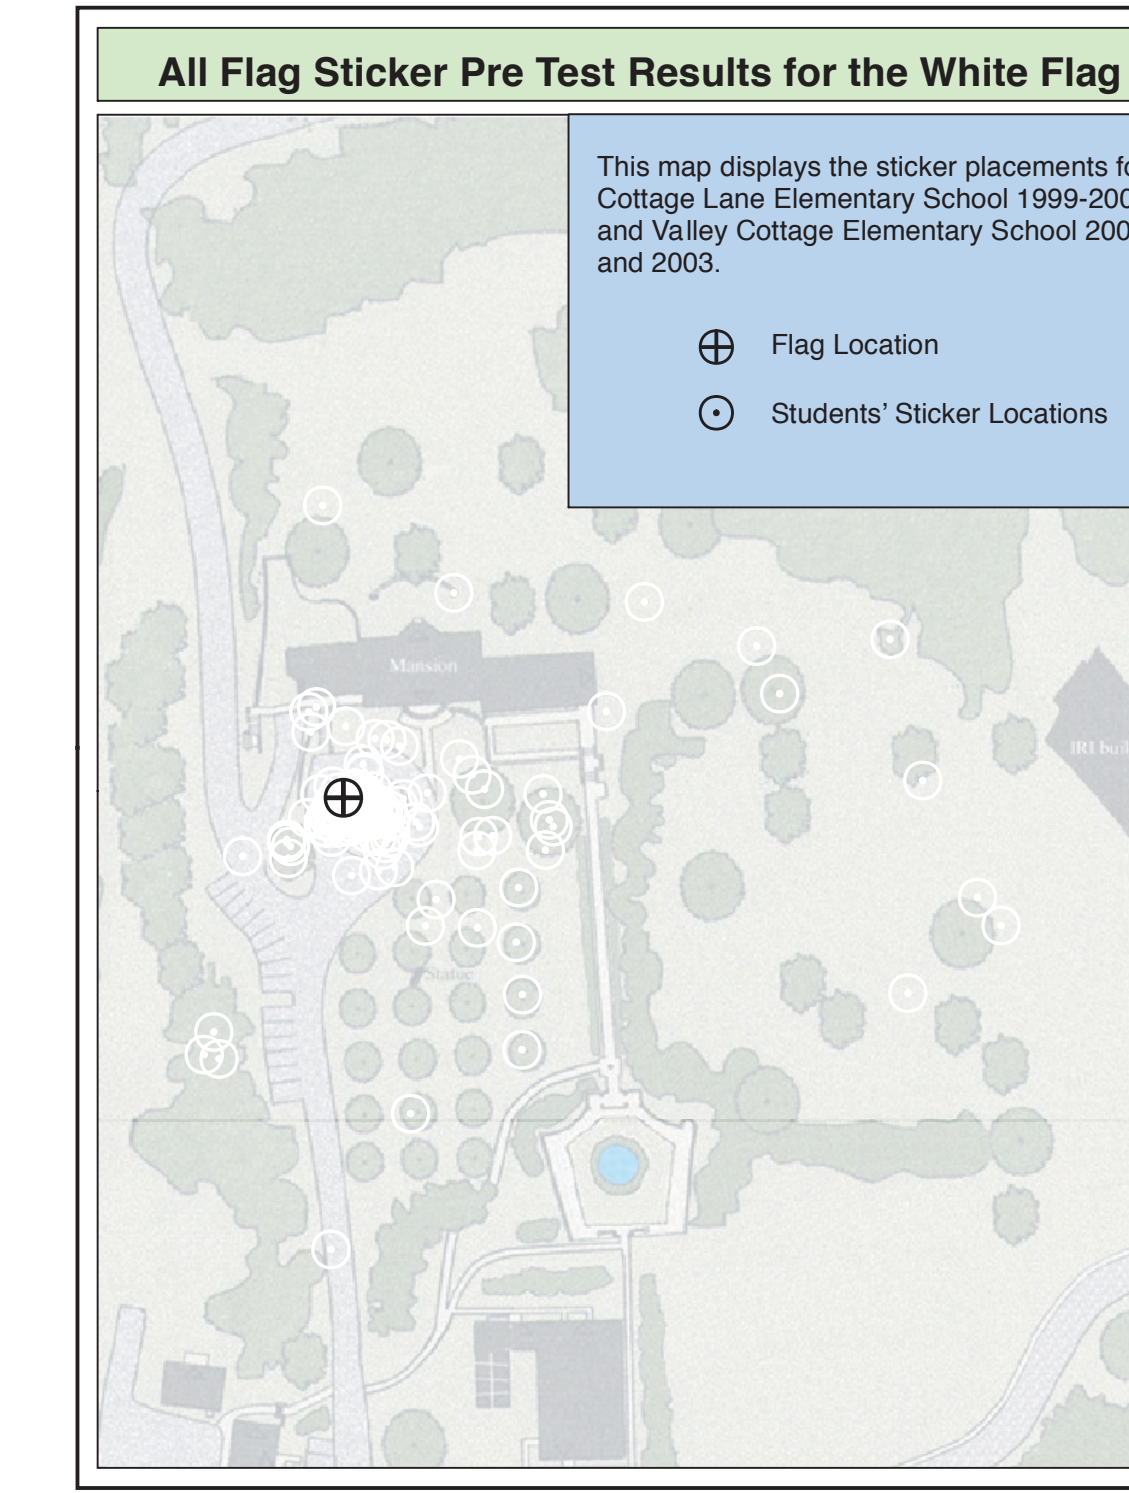

Baseline

Black

Dark Blue

Green

Light Blue

Orange

Red

White

Yellow

Reflecting

Verbal Description