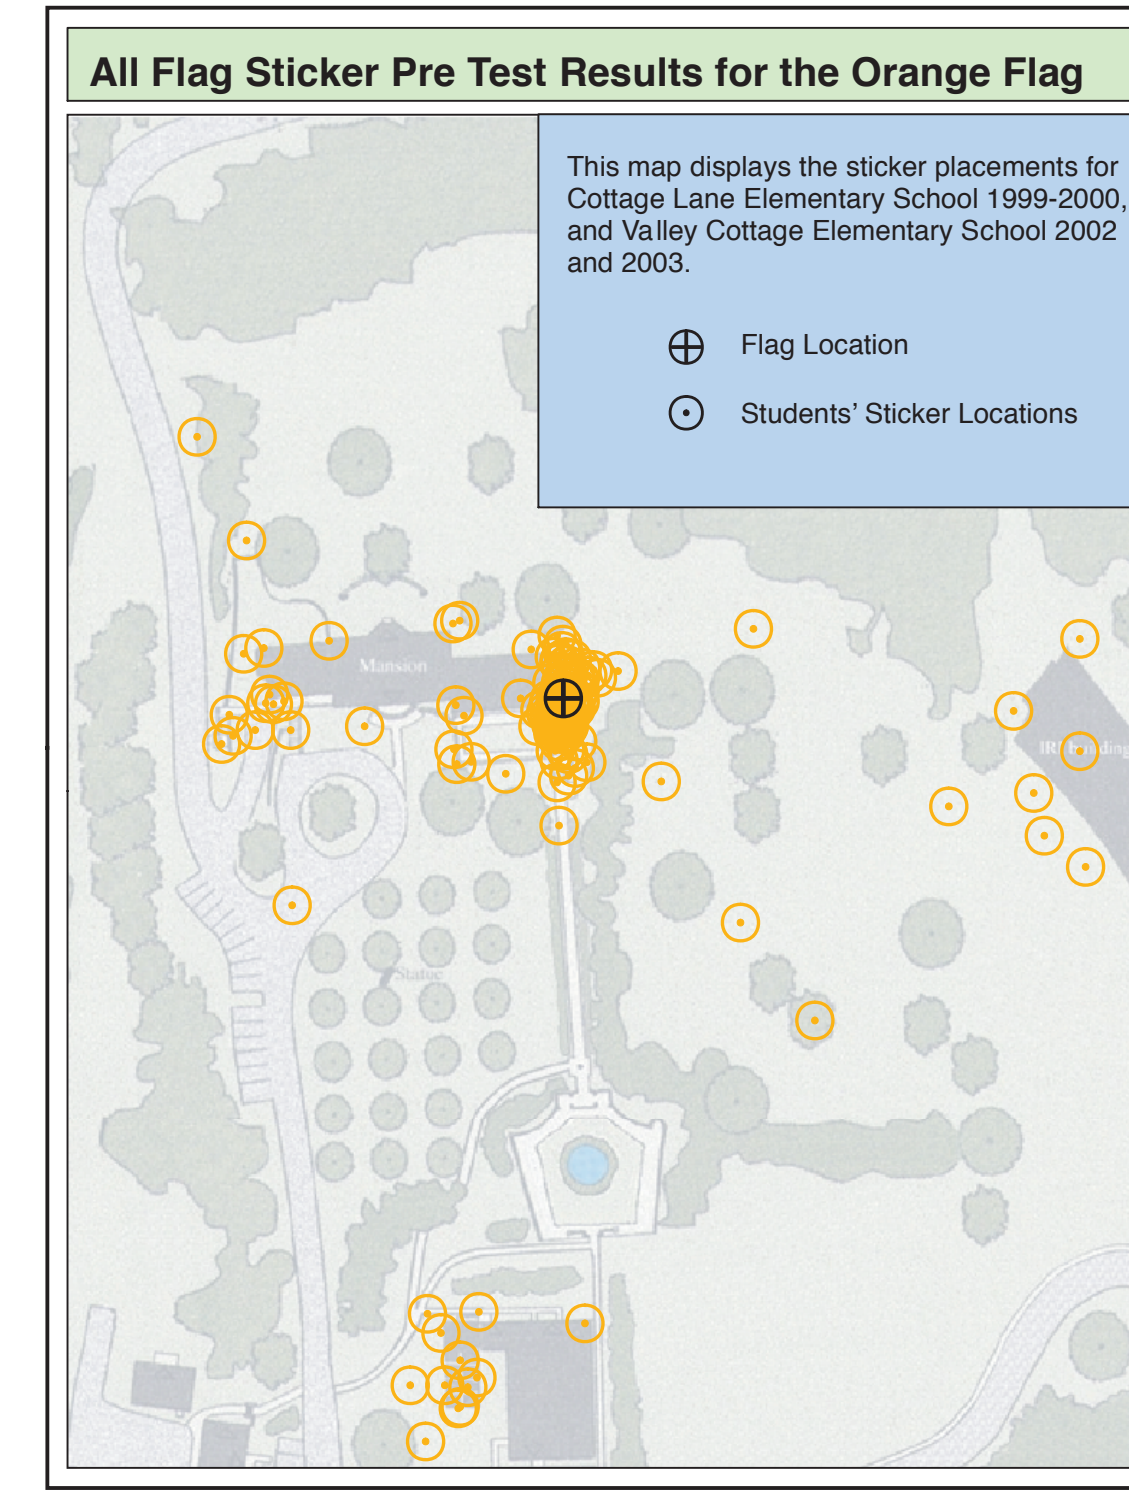

Baseline

Black

Dark Blue

Green

Light Blue

Orange

Red

White

Yellow

Reflecting

Verbal Description