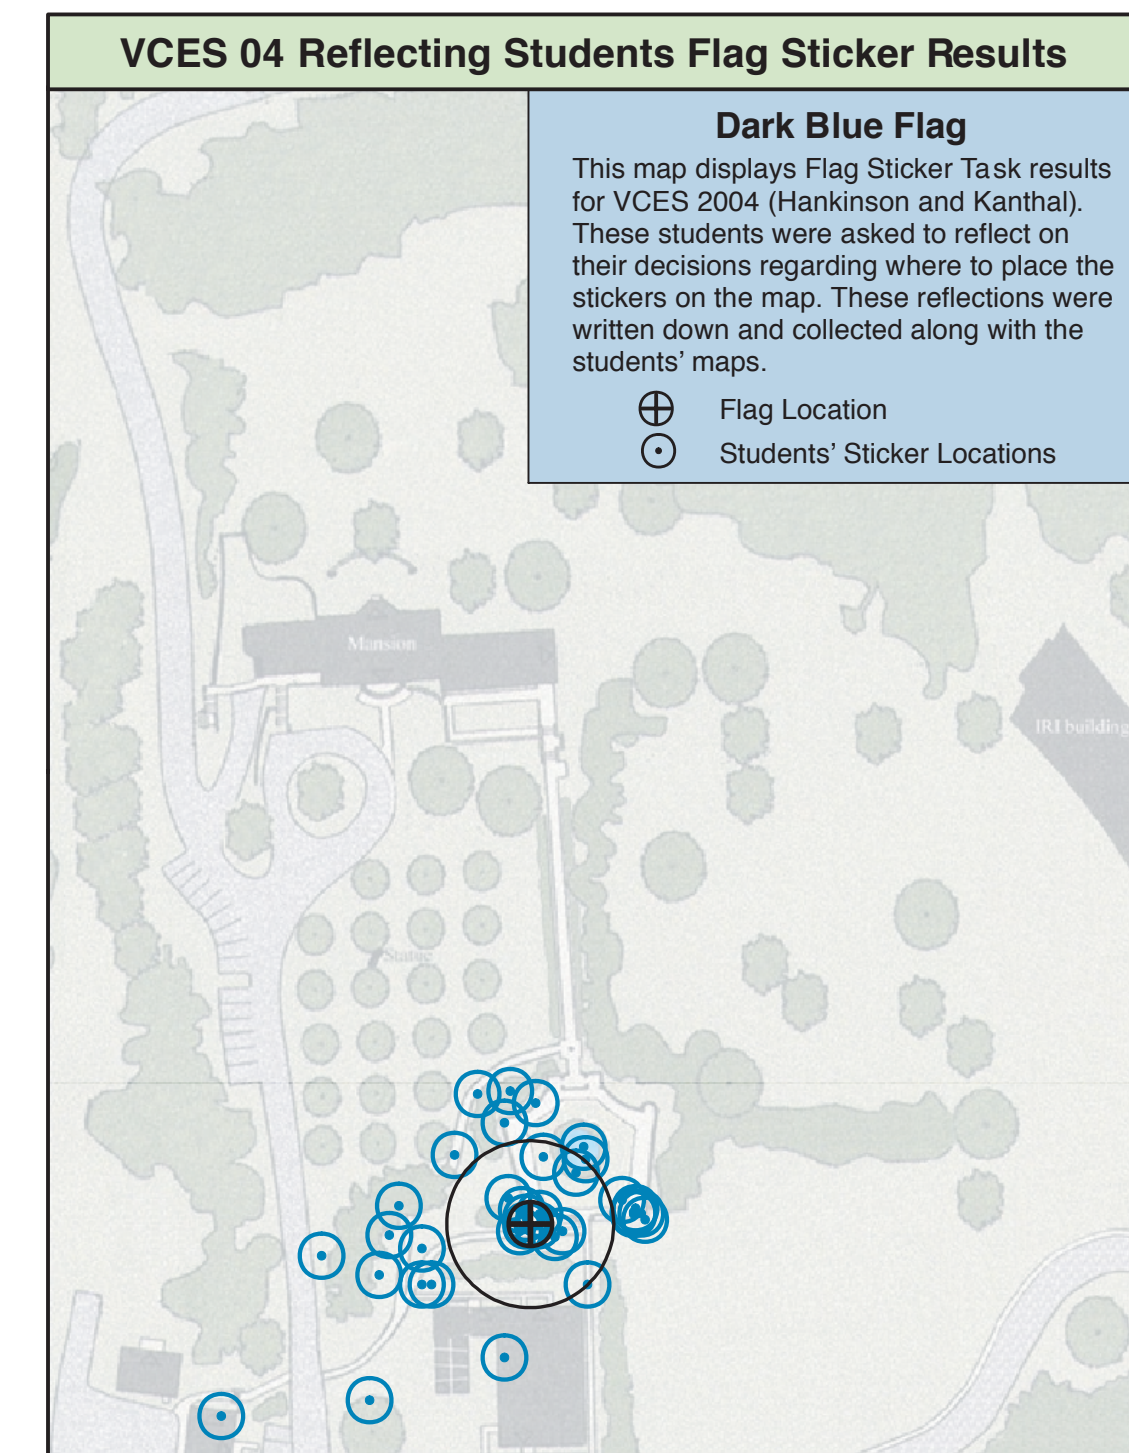

Baseline

Black

Dark Blue

Green

Light Blue

Orange

Red

White

Yellow

Reflecting

Verbal Description