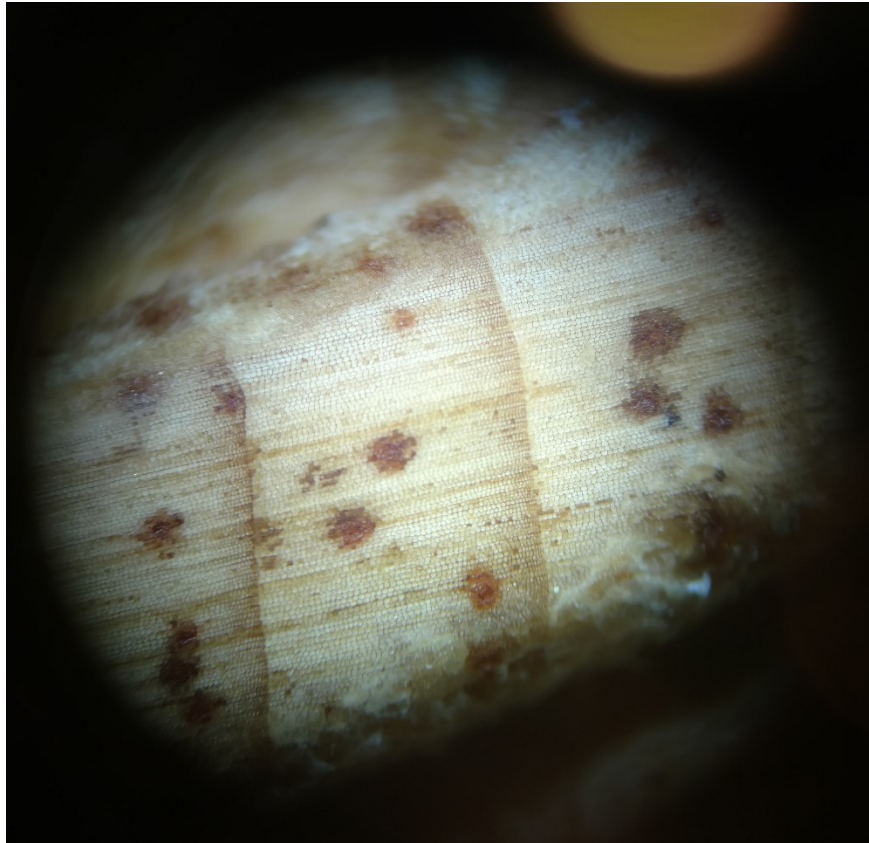

JKR 03A

Ring features

1. Ring Width

2. False rings

3. Wedge ring

4. Resin Ducts

5. Sap wood and heart wood

Jakar

Spaghetti plot

Final chronology

CONGRATULATIONS!!!

A wooden sign is mounted on a tree trunk. The sign is rectangular with a double-line border and contains the text "LET'S CELEBRATE ENVIRONMENT DAY EVERY DAY" in a stylized, green, hand-painted font. The background shows a blurred forest with green leaves and tree branches.