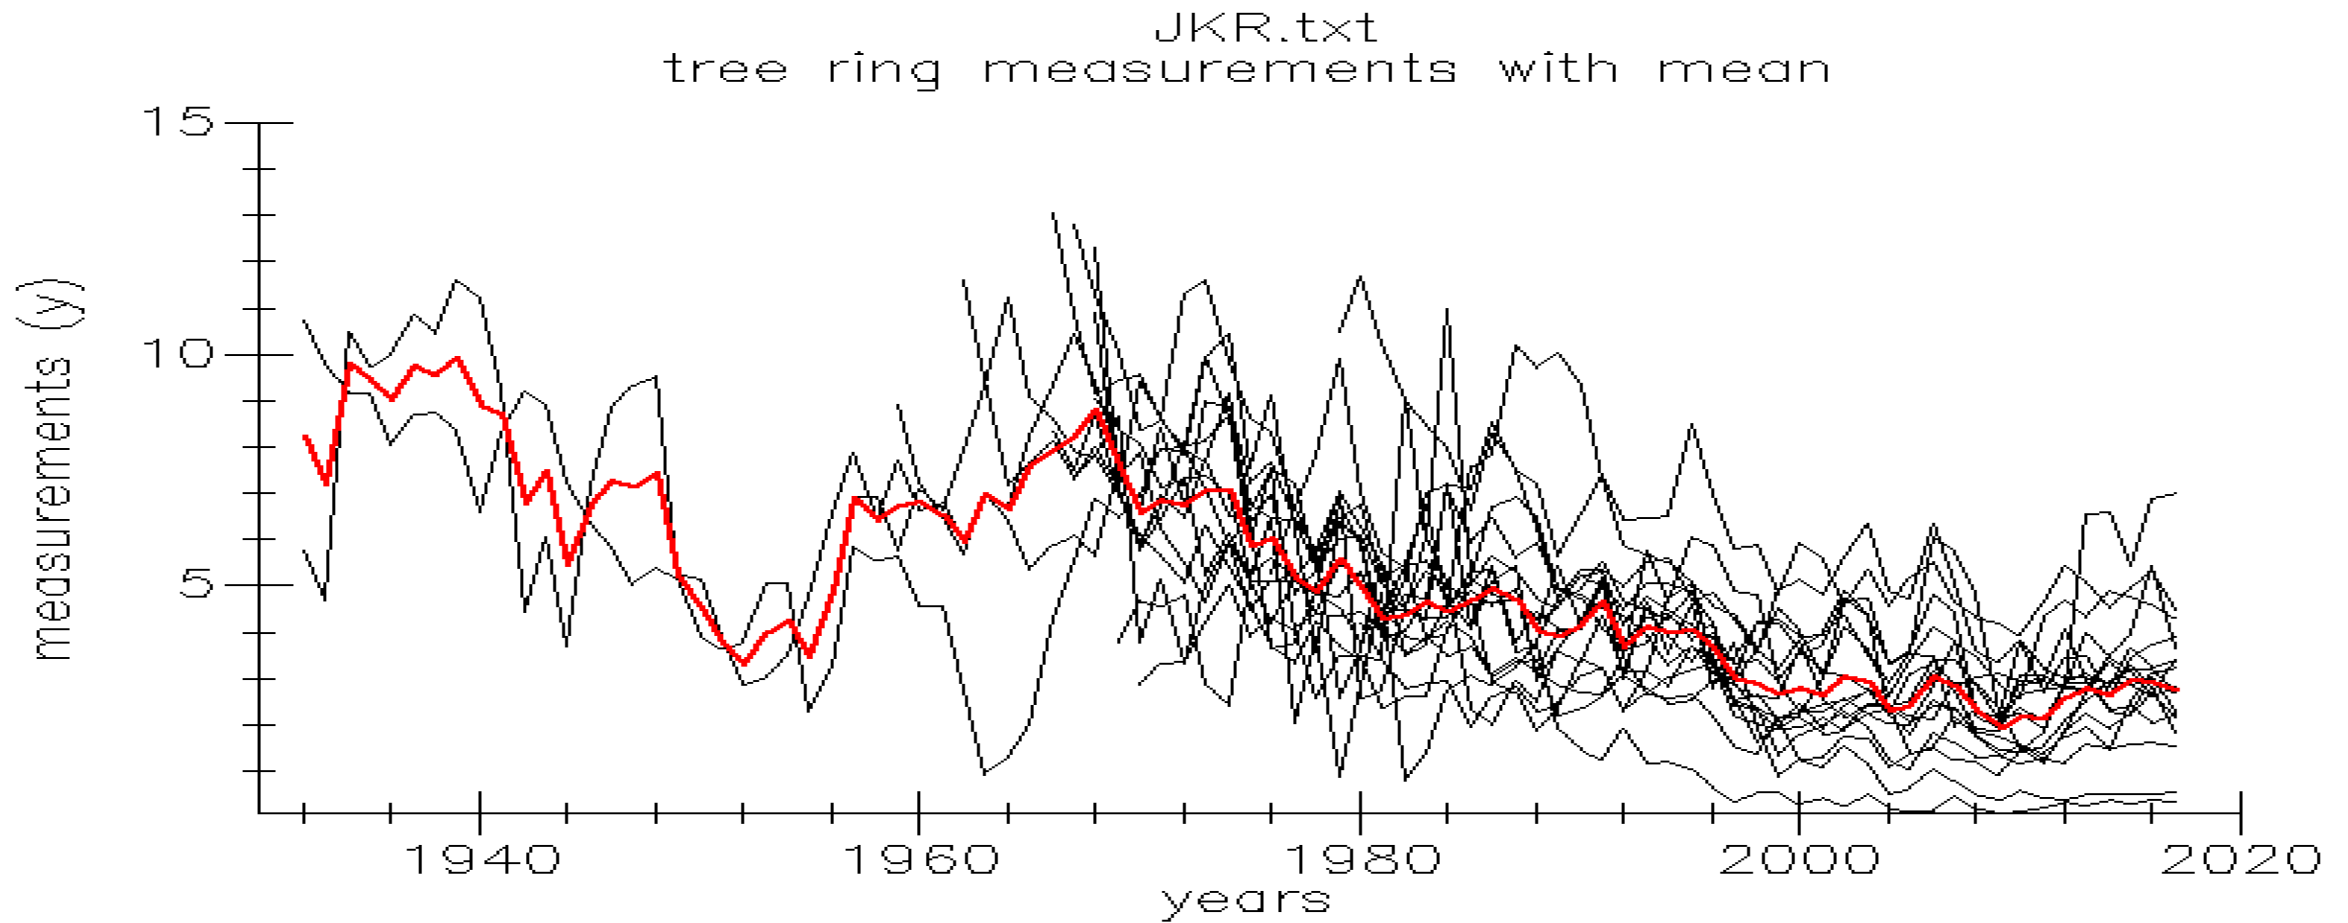

Cross Dating

Seq	Series	Interval	No. Years	No. Segmt	No. Flags	Corr with Master
---	-----	-----	-----	-----	-----	-----
1	JKR01A	1969 2017	49	1	1	-0.125
2	JKR01B	1980 2017	38	1	1	0.128
3	JKR03A	1967 2017	51	2	2	0.302
4	JKR03B	1968 2017	50	1	0	0.594
5	JKR04A	1959 2017	59	2	0	0.587
6	JKR04B	1957 2017	61	2	1	0.201
7	JKR06A	1968 2017	50	1	0	0.422
8	JKR07A	1976 2017	42	1	1	0.285
9	JKR08A	1970 2017	48	1	0	0.329
10	JKR09A	1971 2017	47	1	0	0.539
11	JKR09B	1968 2017	50	1	1	-0.070
12	JRK11A	1979 2017	39	1	0	0.416
13	JKR12A	1966 2017	52	2	0	0.435
14	JKR14B	1966 2017	52	2	0	0.472
15	JKR15A	1967 2017	51	2	2	0.228
16	JKR15B	1962 2017	56	2	2	0.212
17	JKR17B	1932 2017	86	3	2	0.141
18	JKR18A	1932 2017	86	3	3	-0.008
Total or mean:			967	29	16	0.269

Spaghetti plot