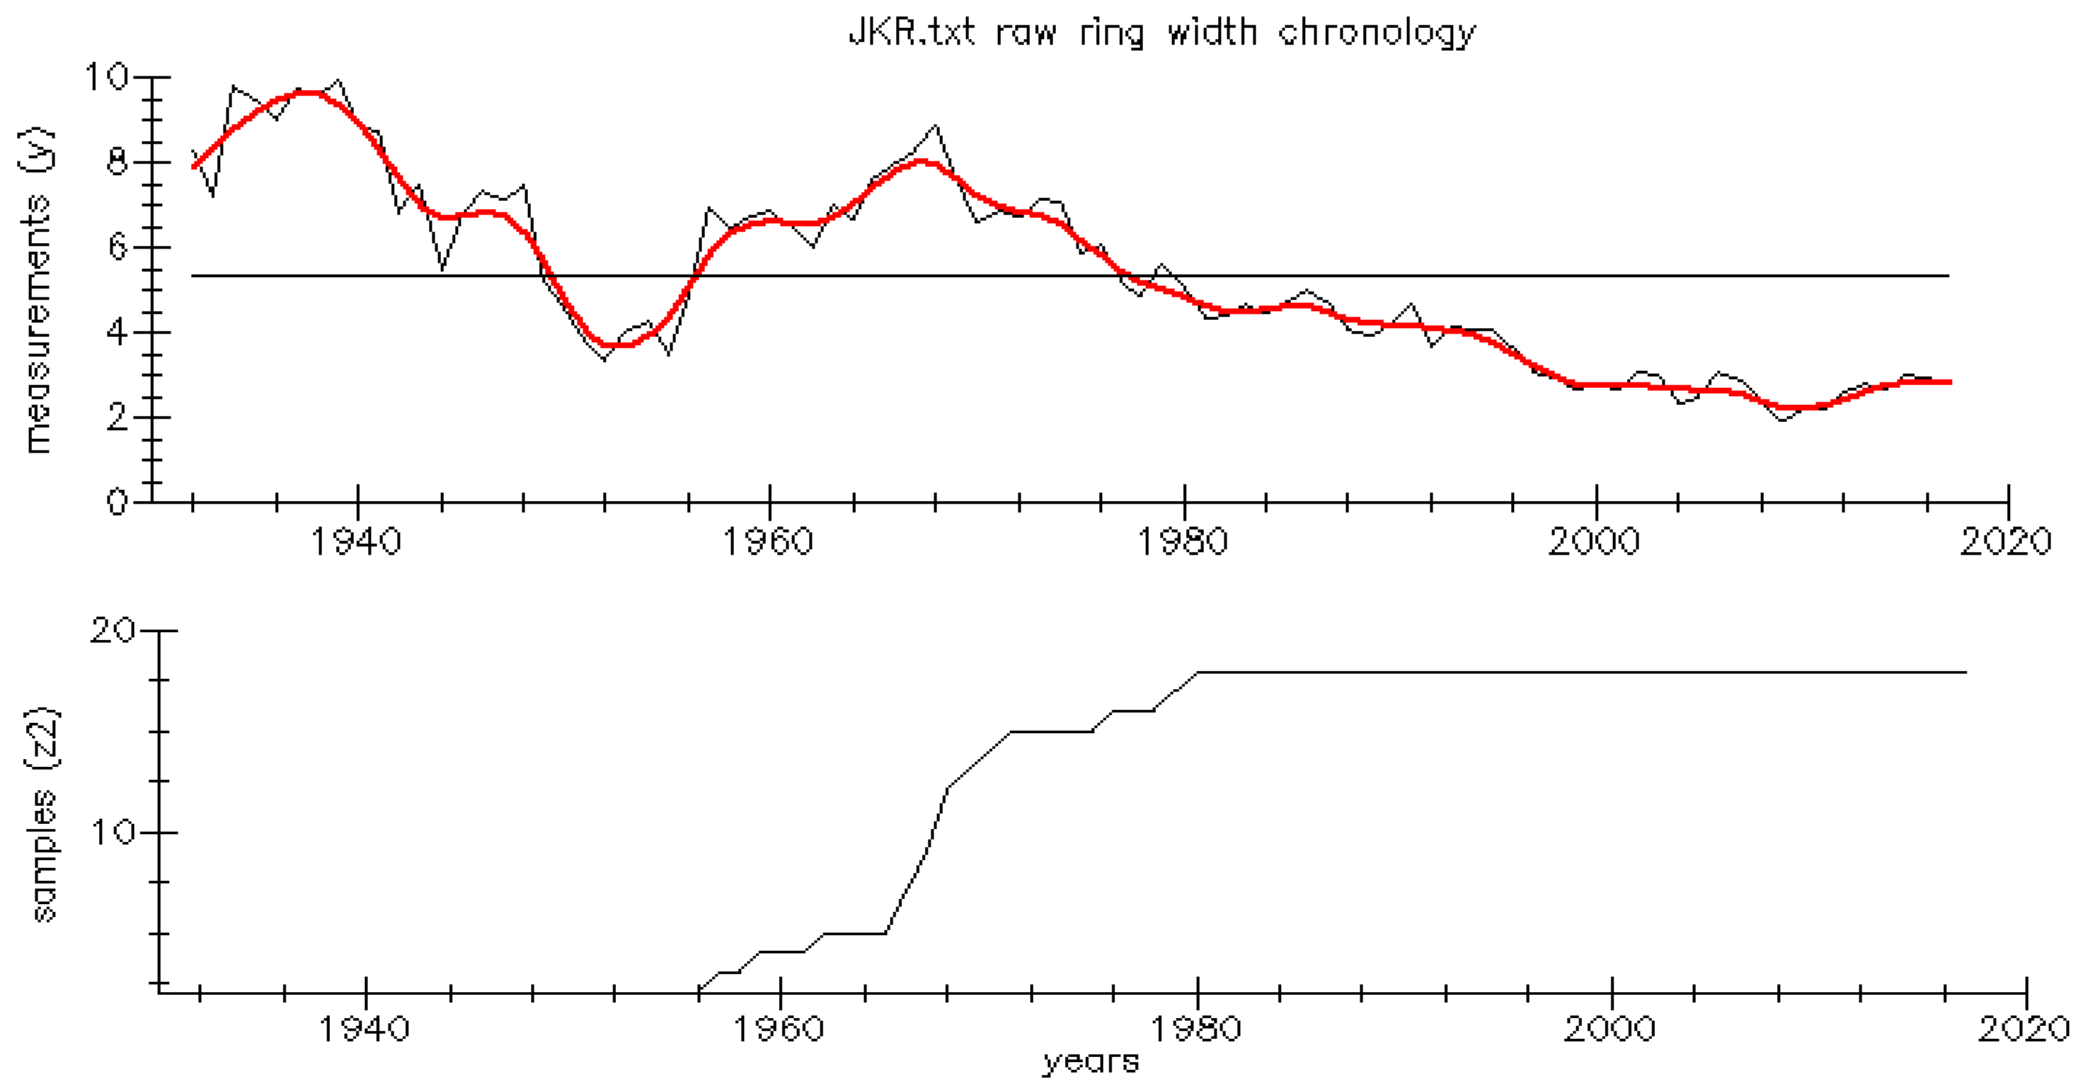

Final chronology