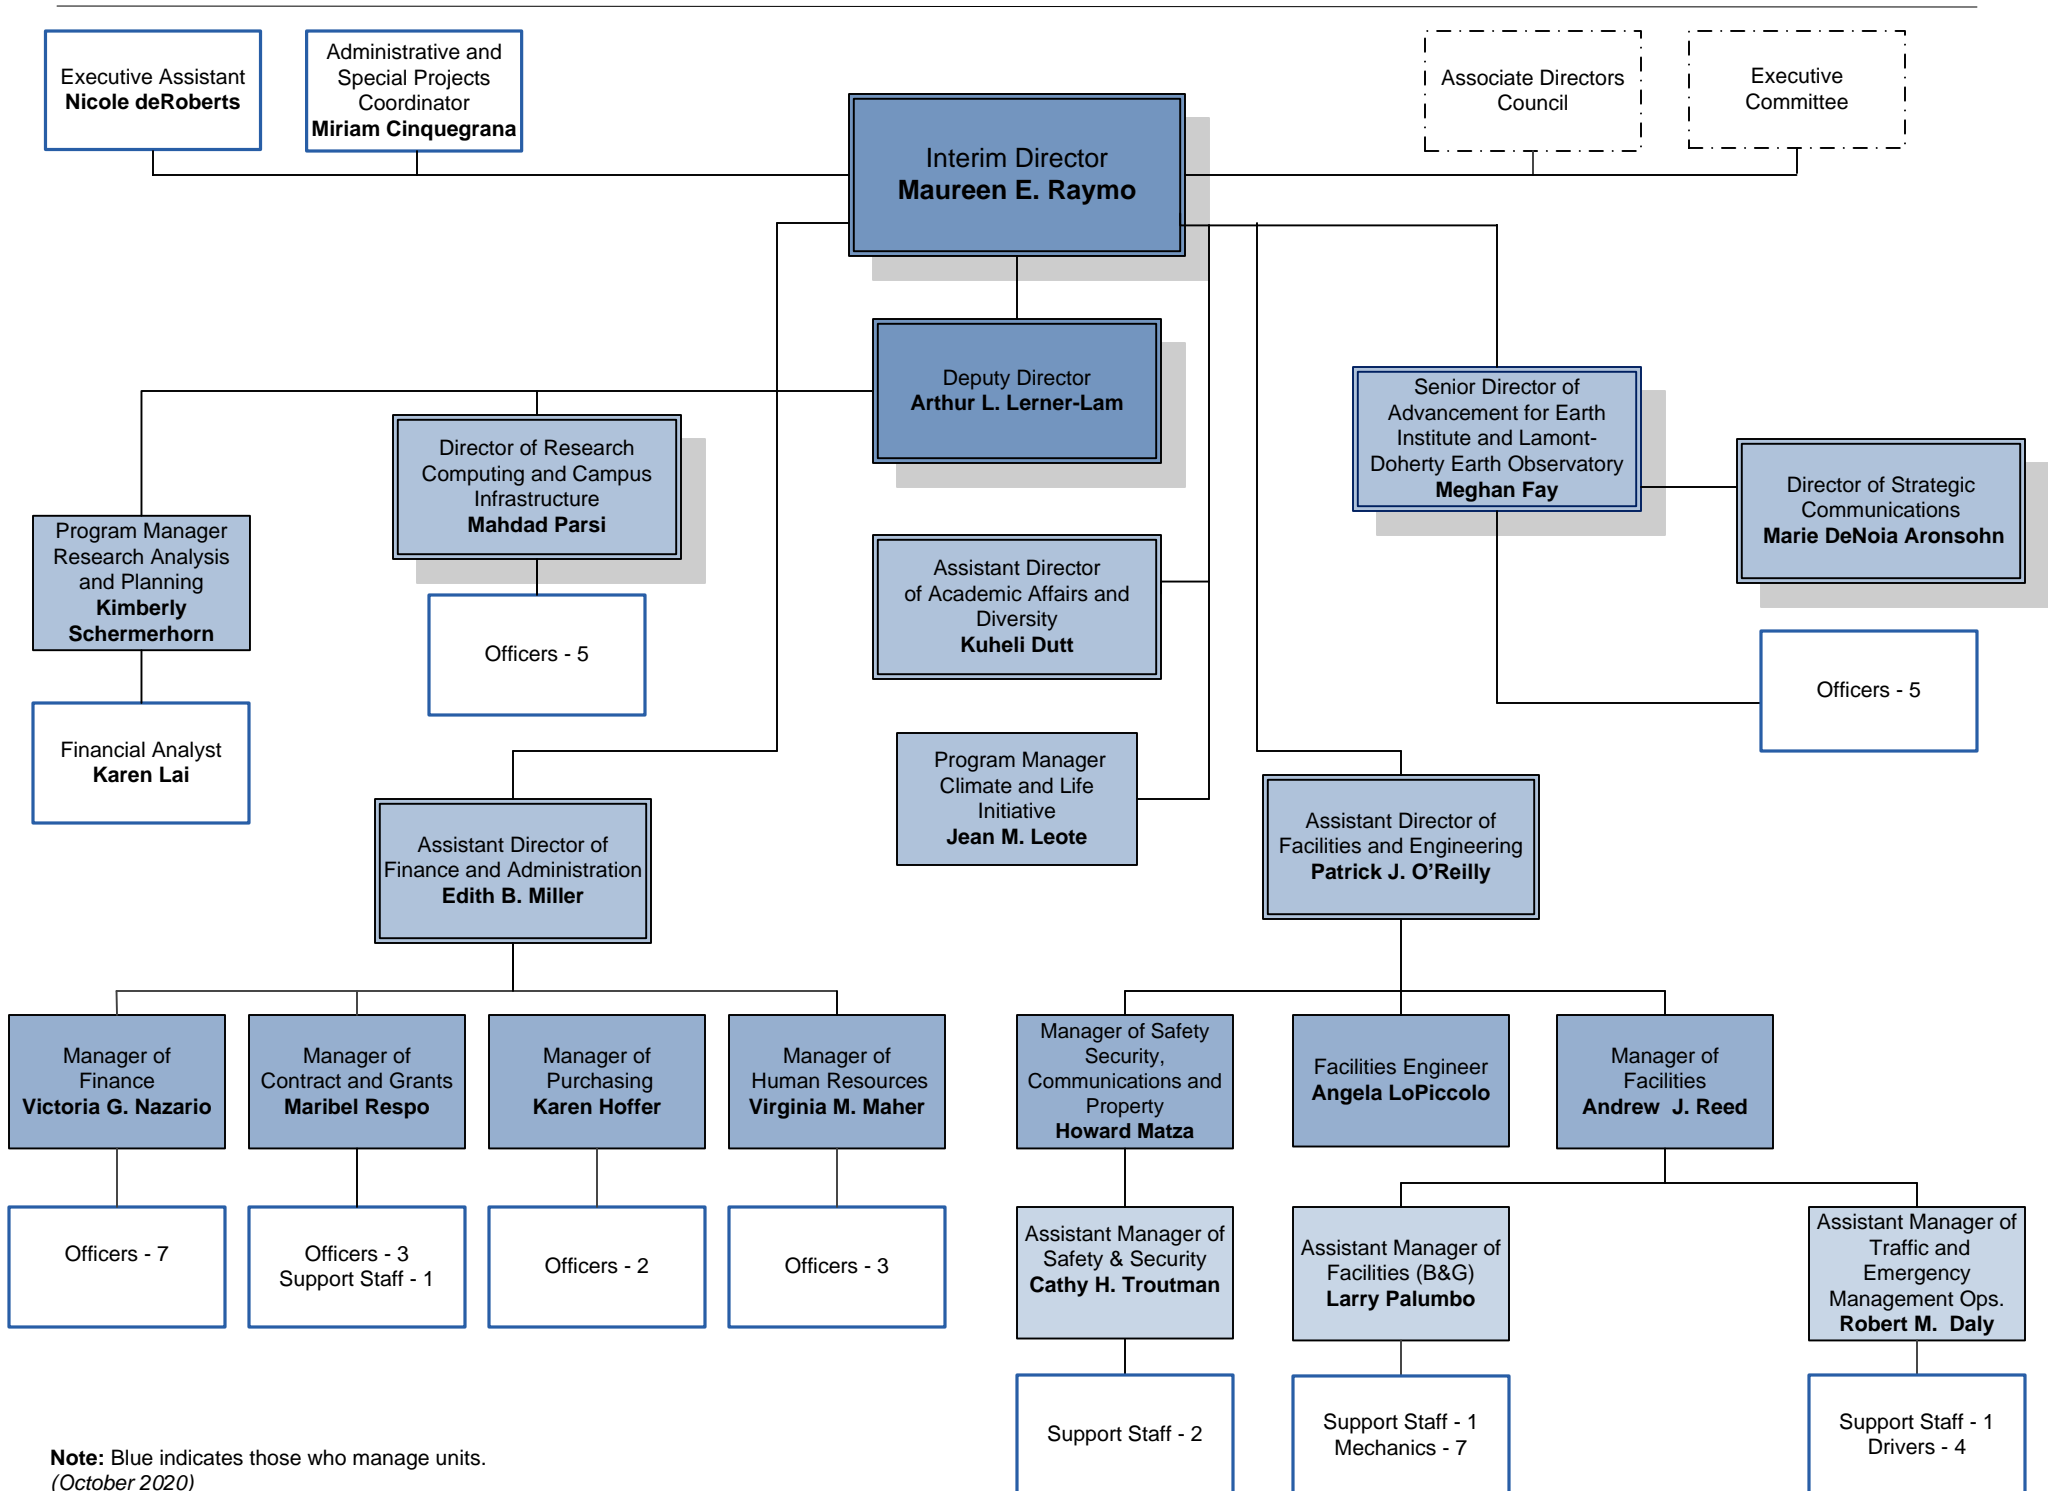

Lamont-Doherty Earth Observatory General Administration

Note: Blue indicates those who manage units.
(October 2020)