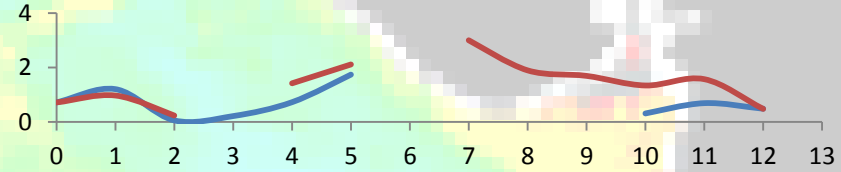

Ratio of 412/555

2003