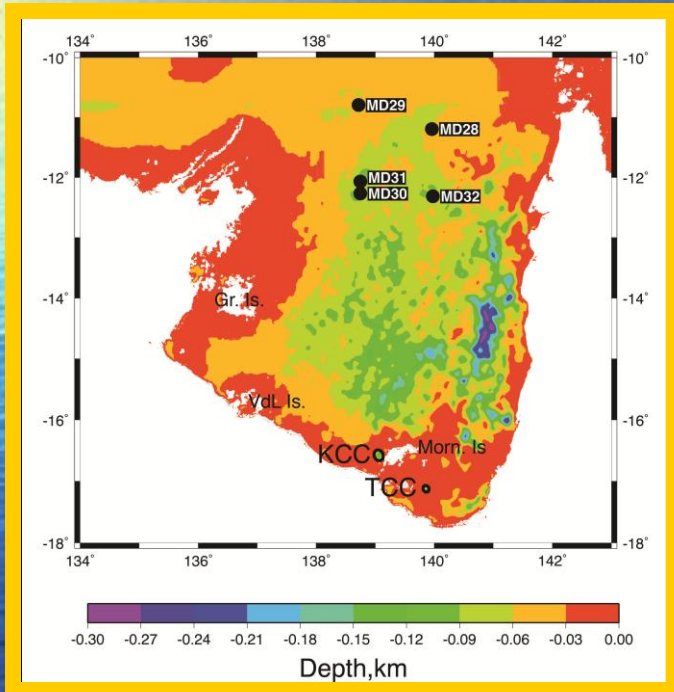

Distal Impact Ejecta from the Gulf of Carpentaria: Have We Found Cometary Fragments as Part of the Ejecta Suite?

Rodríguez, Laura, Abbott, Dallas, Breger, Dee

Location map of the 5 sedimentary cores collected from within the Gulf of Carpentaria.

Native Cl

SEM photo of FeNiCr

SEM photo of a metallic spherule