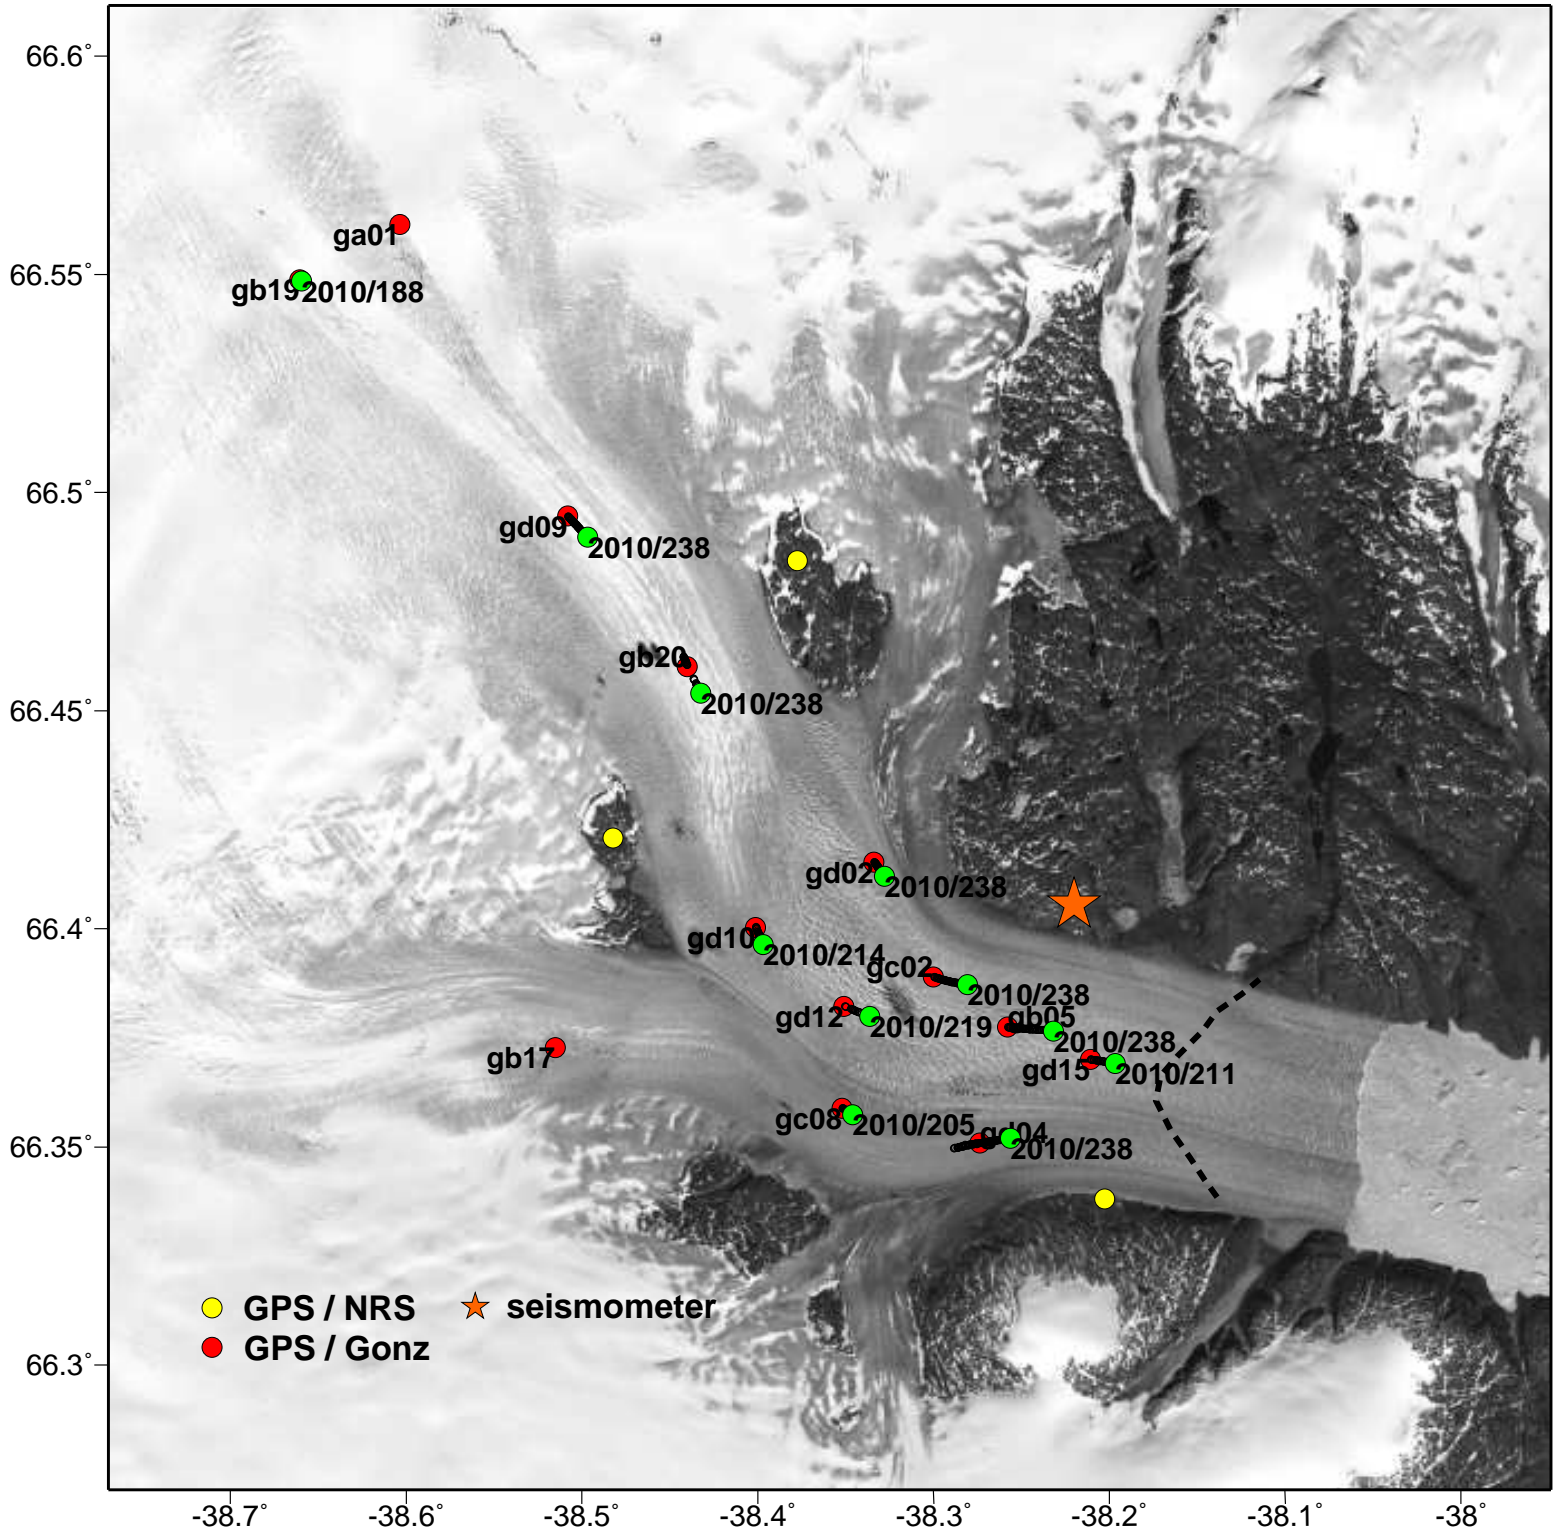

Helheim summer network 2010

red/yellow dots show locations on 28-30 June
green dots show most recent processed location
today is: 2010/08/28 (doy 240)